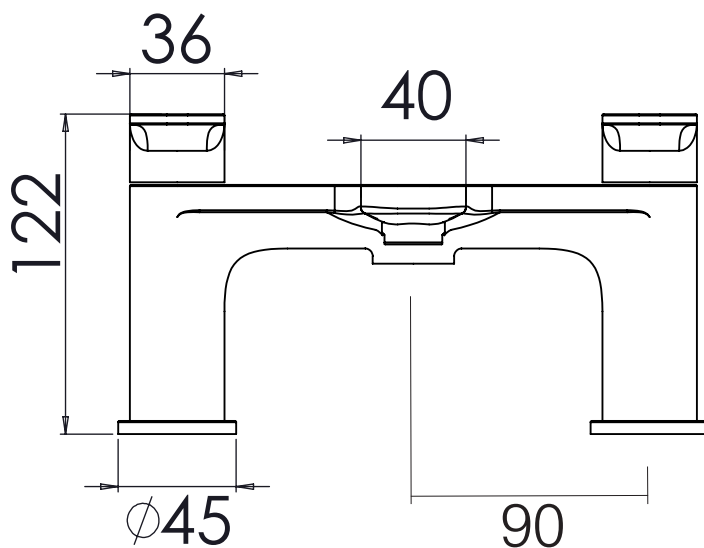

Technical Data Sheet

Savour Bath Filler

TAVTSV32 - Chrome, TAVTSV3203 - Black, TAVTSV3204 - Brushed Brass

TAVISTOCK
inspiring bathrooms

| No. | Description | Code | Fixings Included |
|-----|---------------------------------|----------------------------------|------------------|
| 1 | Savour Deck Mounted Bath Filler | TAVTSV32, TAVTSV3203, TAVTSV3204 | YES |

| | |
|---------------|-------------------|
| Min Pressure: | 0.2bar |
| 0.2bar | 13.6 litres / min |
| 0.3bar | 15.9 litres / min |
| 0.4bar | 18.2 litres / min |
| 0.5bar | 20.5 litres / min |
| 1bar | 28.2 litres / min |
| 2bar | 39.6 litres / min |

Dimensions:

Diagrams not to scale. All dimensions in mm (tolerance of +/-5mm)

*Dimensions are subject to change, customers are advised to measure actual product before commencing installation.

FAQs

What is the size of the bath filler threaded connection? The threaded connectors have a standard 3/4" BSP fixing.