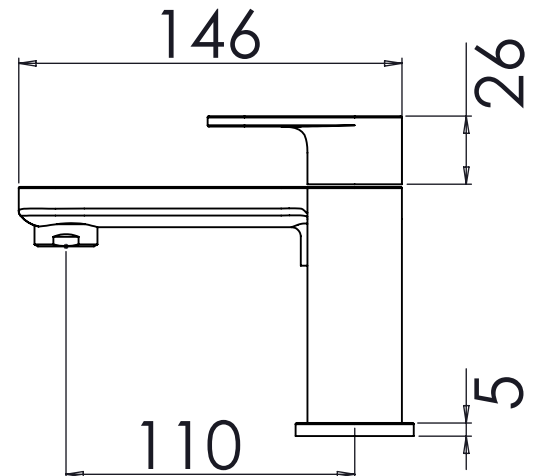

Technical Data Sheet

Savour Bath Filler

TAVTSV32 - Chrome, TAVTSV3203 - Black, TAVTSV3204 - Brushed Brass

TAVISTOCK
inspiring bathrooms

| No. | Description | Code | Fixings Included |
|-----|---------------------------------|----------------------------------|------------------|
| 1 | Savour Deck Mounted Bath Filler | TAVTSV32, TAVTSV3203, TAVTSV3204 | YES |

| | |
|---------------|-------------------|
| Min Pressure: | 0.2bar |
| 0.2bar | 13.6 litres / min |
| 0.3bar | 15.9 litres / min |
| 0.4bar | 18.2 litres / min |
| 0.5bar | 20.5 litres / min |
| 1bar | 28.2 litres / min |
| 2bar | 39.6 litres / min |

Dimensions:

Diagrams not to scale. All dimensions in mm (tolerance of +/-5mm)

*Dimensions are subject to change, customers are advised to measure actual product before commencing installation.

FAQs

What is the size of the bath filler threaded connection? The threaded connectors have a standard 3/4" BSP fixing.