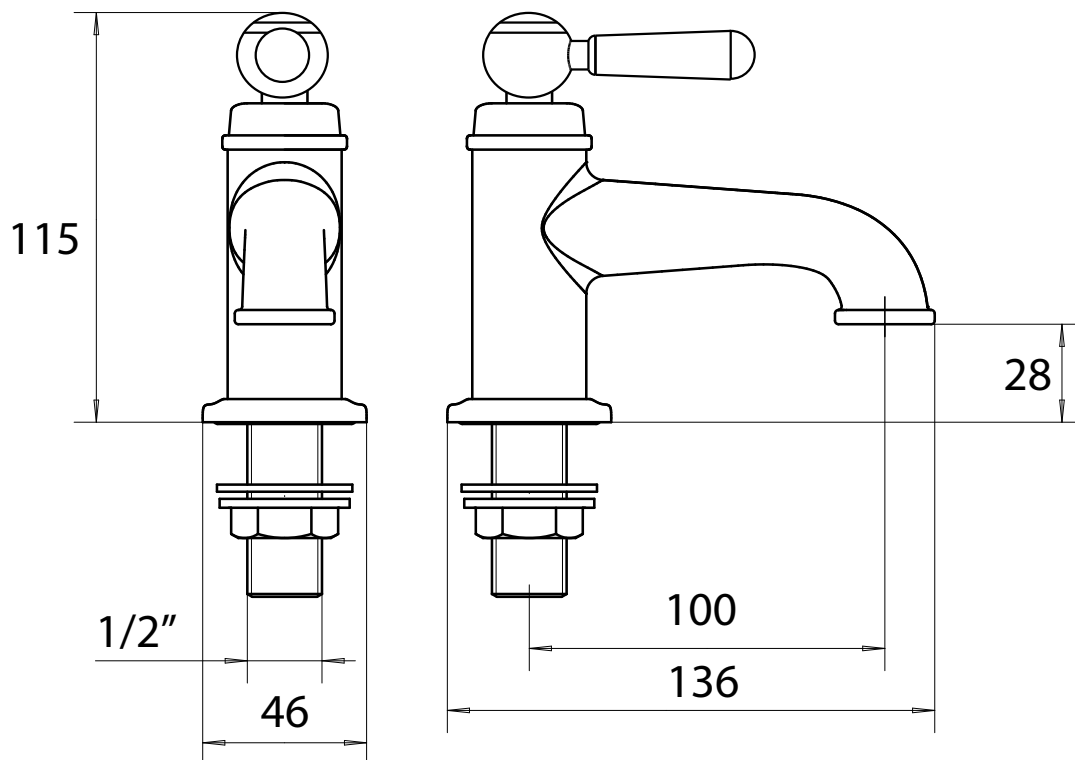

Technical Data Sheet

Lansdown Basin Taps (Pair)

TAVTLD70 (Chrome), TAVTLD7004 (Brass)

TAVISTOCK
inspiring bathrooms

No.	Description	Code	Fixings Included
1	Lansdown Basin Taps (Pair)	TAVTLD70, TAVTLD7004	YES

Min Pressure:	0.2bar
0.2bar	6.6 litres / min
0.5bar	9.7 litres / min
1bar	13.5 litres / min
2bar	18.7 litres / min
3bar	23 litres / min

Dimensions

Diagrams not to scale. All dimensions in mm (tolerance of +/-5mm)

*Dimensions are subject to change, customers are advised to measure Actual product before commencing installation.

FAQs

What is the size of the tap plumbing connection? 1/2" BSP threaded

Does the tap come fitted with an aerator? Yes, the aerator comes pre-installed but can be replaced.