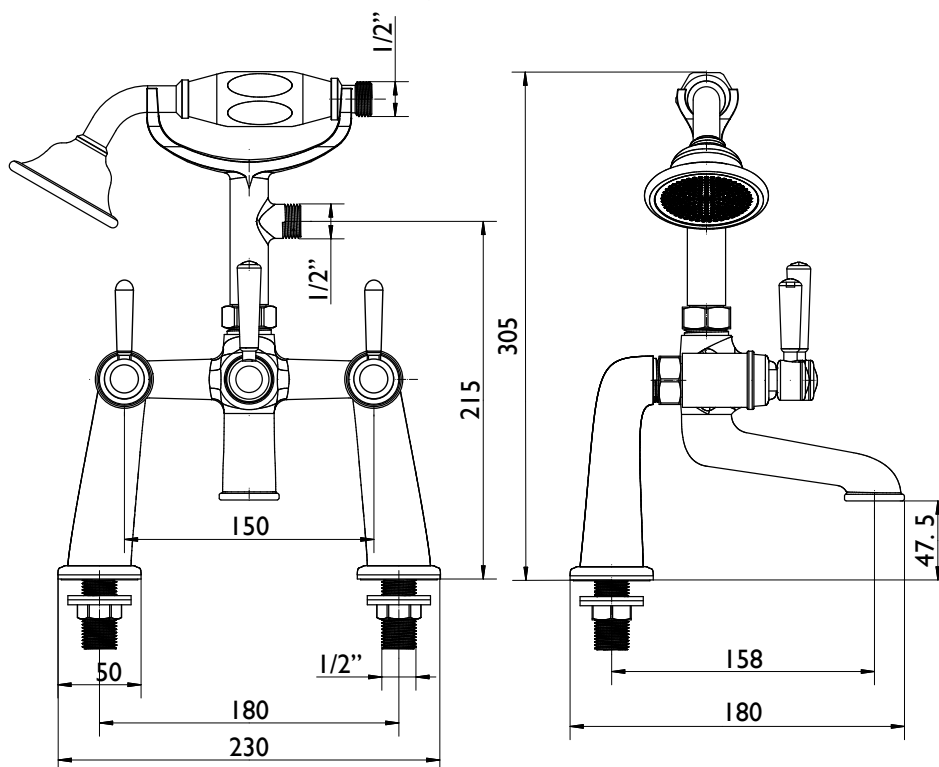

Technical Data Sheet

Lansdown Bath Shower Mixer

TAVTLD42 (Chrome), TAVTLD4204 (Brass)

TAVISTOCK
inspiring bathrooms

No.	Description	Code	Fixings Included
1	Lansdown Bath Shower Mixer	TAVTLD42, TAVTLD4204	YES

Min Pressure:	0.2bar
0.2bar	14 litres / min
0.3bar	16.8 litres / min
0.4bar	18.6 litres / min
0.5bar	20.9 litres / min
1bar	29.6 litres / min
2bar	41.6 litres / min

Dimensions

Diagrams not to scale. All dimensions in mm (tolerance of +/-5mm)

*Dimensions are subject to change, customers are advised to measure Actual product before commencing installation.

FAQs

Does the tap come fitted with an aerator? Yes, the aerator comes pre-installed but can be replaced.

What size plumbing fittings are needed for the threaded legs? This product will work with standard 3/4" plumbing fittings.

What size are the connections for the shower hose? The threaded connections on the shower hose are a standard 1/2" BSP connection.