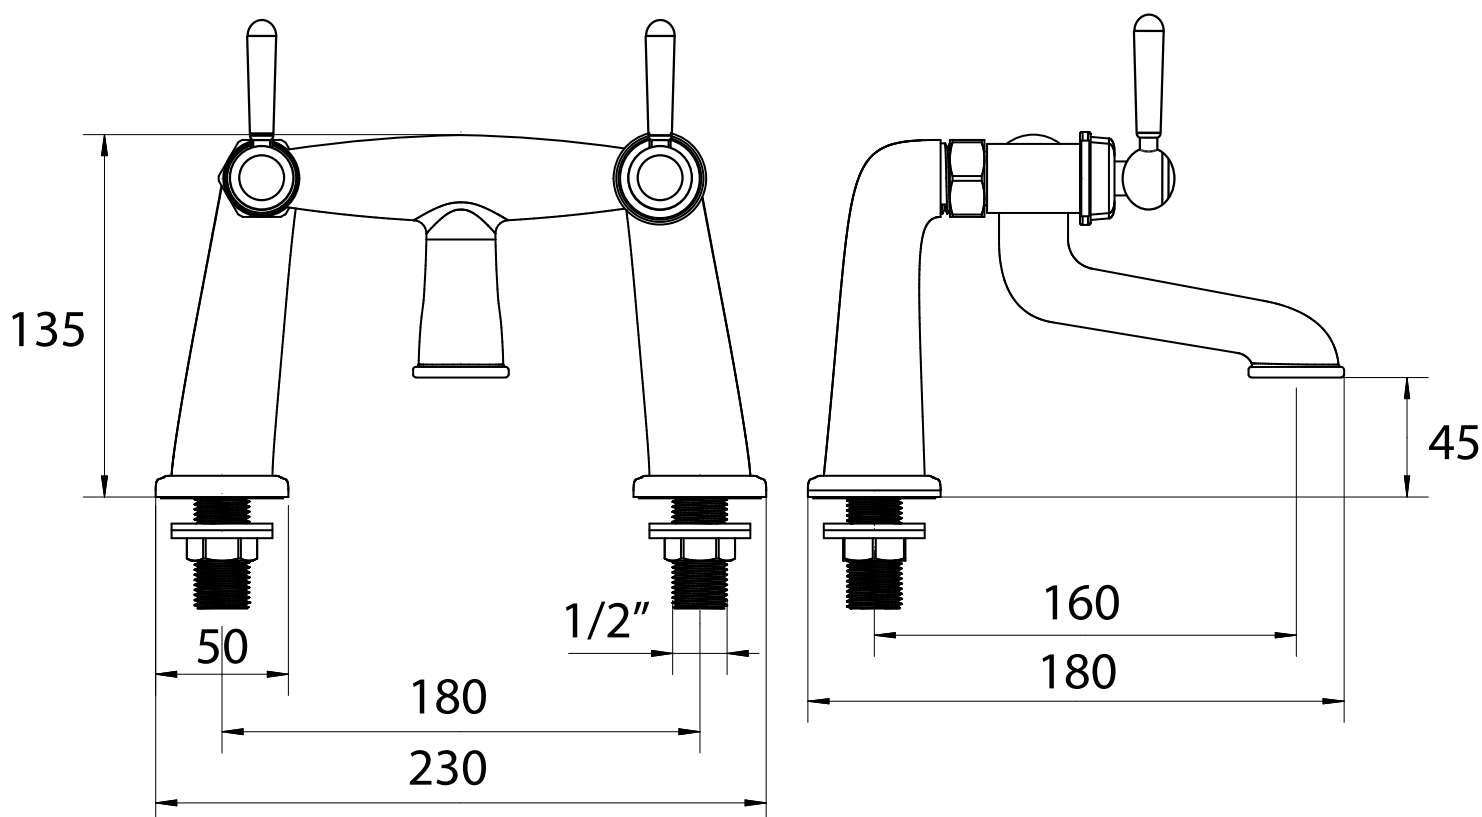

## Lansdown Bath Filler

TAVTLD32 (Chrome), TAVTLD3204 (Brass)

**TAVISTOCK**  
inspiring bathrooms

No.	Description	Code	Fixings Included
1	Lansdown Bath Filler	TAVTLD32, TAVTLD3204	YES

Min Pressure:	0.2bar
0.2bar	15 litres / min
0.5bar	22.3 litres / min
1bar	31.6 litres / min
2bar	44.7 litres / min
3bar	54.9 litres / min

## Dimensions

Diagrams not to scale. All dimensions in mm (tolerance of +/-5mm)

\*Dimensions are subject to change, customers are advised to measure Actual product before commencing installation.

## FAQs

**Does the tap come fitted with an aerator?** Yes, the aerator comes pre-installed but can be replaced.  
**What size plumbing fittings are needed for the threaded legs?** This product will work with standard 3/4" plumbing fittings.