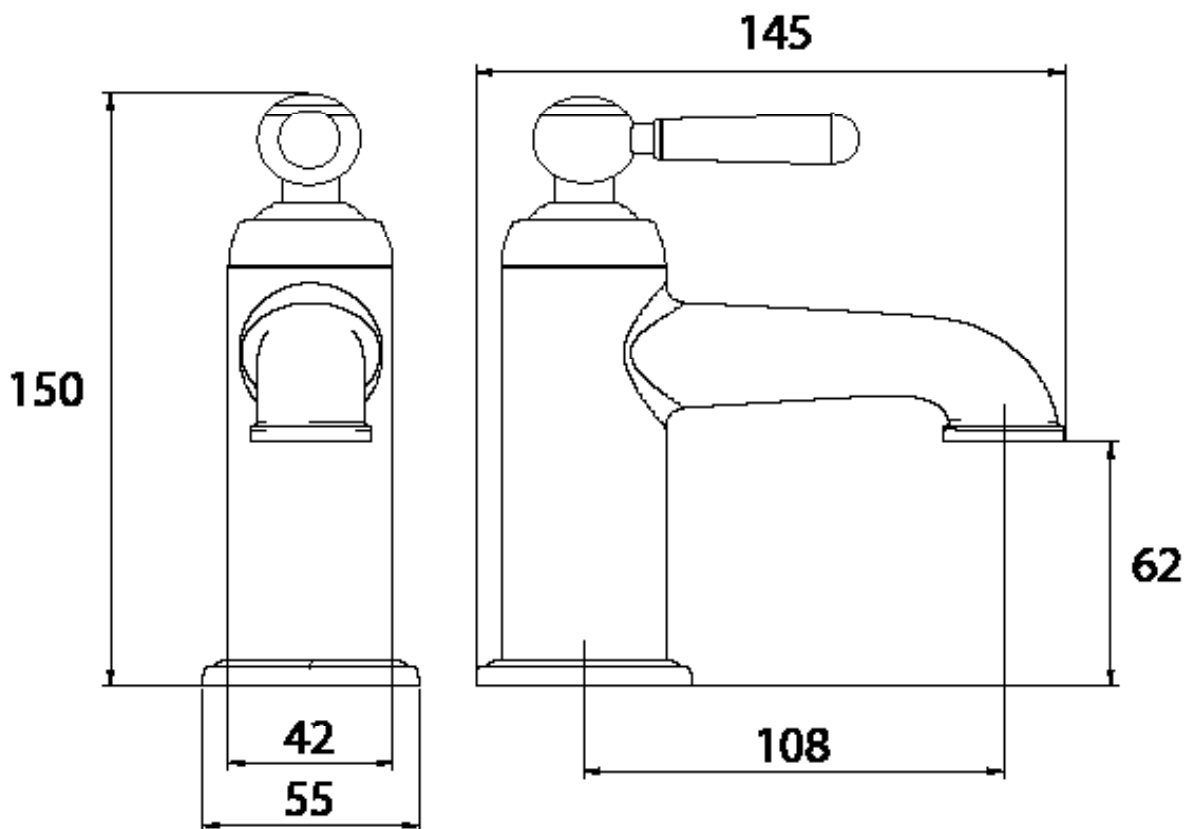

Technical Data Sheet

Lansdown Mono Basin Mixer

TAVTLD25 (Chrome), TAVTLD2504 (Brass)

TAVISTOCK
inspiring bathrooms

No.	Description	Code	Fixings Included
1	Lansdown Mono Basin Mixer	TAVTLD25, TAVTLD2504	YES

Min Pressure:	0.2bar
0.2bar	4.1 litres / min
0.5bar	6.1 litres / min
1bar	8.4 litres / min
2bar	11.7 litres / min
3bar	14.3 litres / min

Dimensions

Diagrams not to scale. All dimensions in mm (tolerance of +/-5mm)

*Dimensions are subject to change, customers are advised to measure Actual product before commencing installation.

FAQs

What is the size of the tap tail connection? The tap tails have a 15mm compression fitting

What bore is the tap tail? The tails have a 10mm internal bore.

What length are the tap tails? The tails are 300mm in length.

Does the tap come fitted with an aerator? Yes, the aerator comes pre-installed but can be replaced.