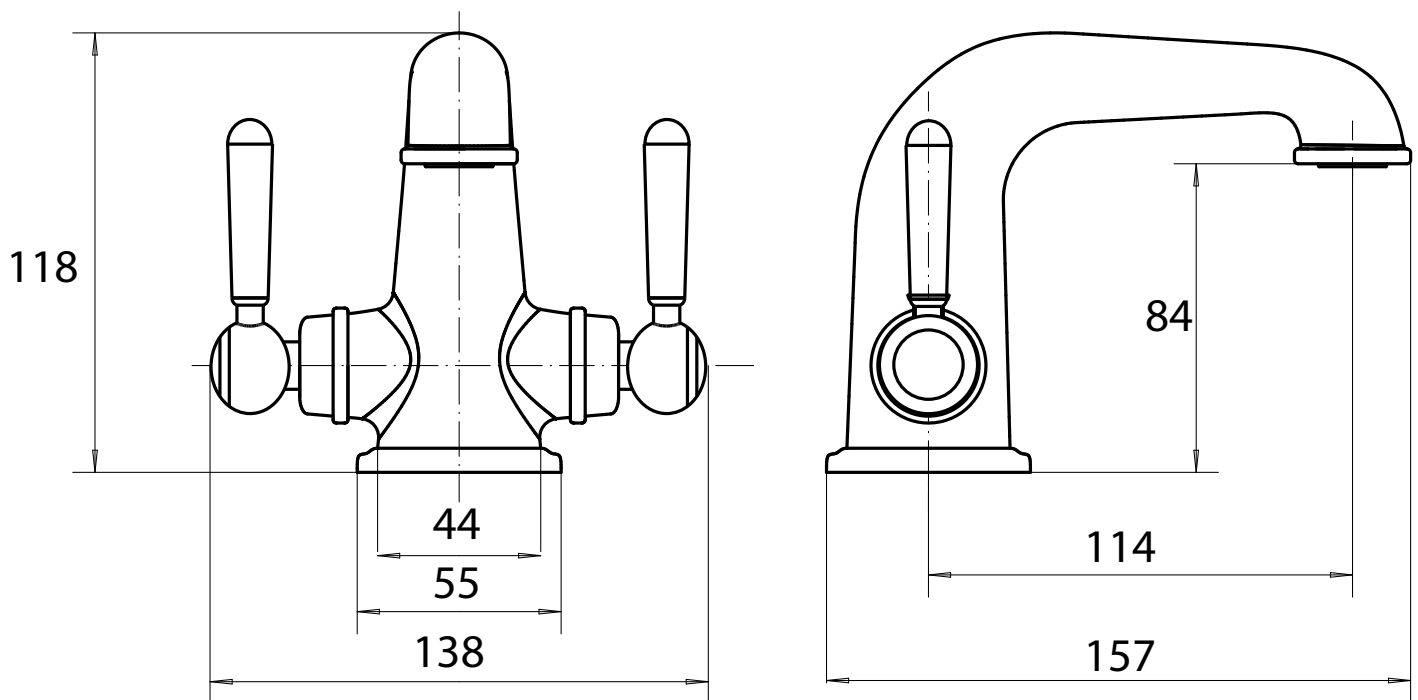

Technical Data Sheet

Lansdown Basin Mixer

TAVTLD11 (Chrome), TAVTLD1104 (Brass)

TAVISTOCK
inspiring bathrooms

No.	Description	Code	Fixings Included
1	Lansdown Basin Mixer	TAVTLD11, TAVTLD1104	YES

Min Pressure:	0.2bar
0.2bar	4.8 litres / min
0.5bar	7.0 litres / min
1bar	9.7 litres / min
2bar	13.4 litres / min
3bar	16.3 litres / min

Dimensions

Diagrams not to scale. All dimensions in mm (tolerance of +/-5mm)

*Dimensions are subject to change, customers are advised to measure Actual product before commencing installation.

FAQs

What is the size of the tap tail connection? The tap tails have a 15mm compression fitting

What bore is the tap tail? The tails have a 10mm internal bore.

What length are the tap tails? The tails are 300mm in length.

Does the tap come fitted with an aerator? Yes, the aerator comes pre-installed but can be replaced.