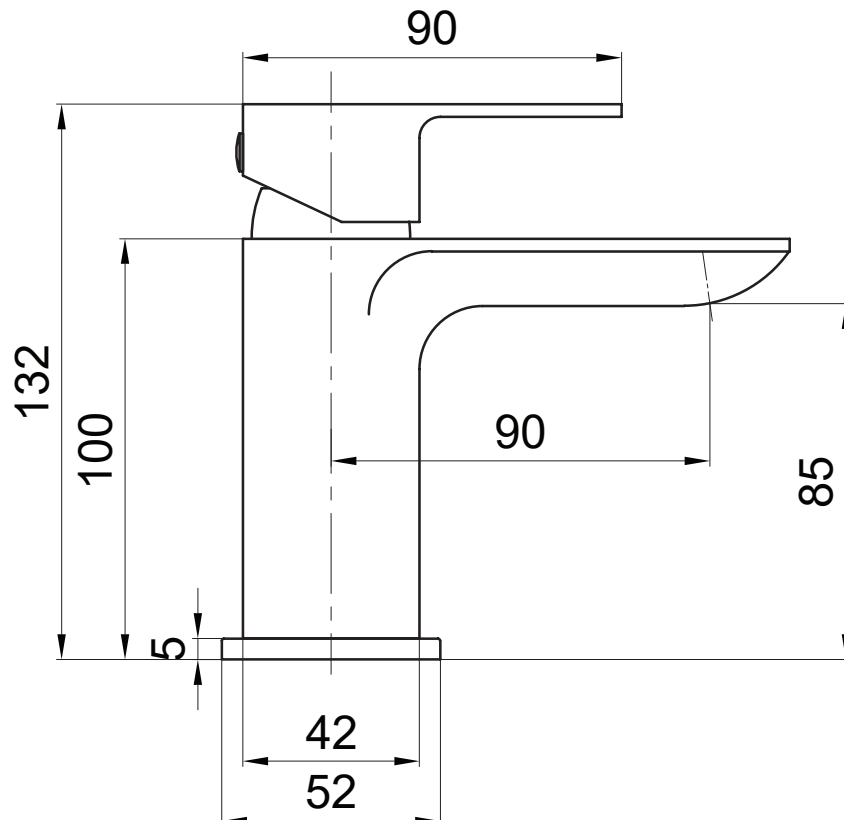

Technical Data Sheet

TAVISTOCK
inspiring bathrooms

Haze Basin Mixer

TAVTHZ11 - Chrome, TAVTHZ1103 - Black, TAVTHZ1104 - Brushed Brass

No.	Description	Code	Fixings Included
1	Haze Basin Mixer	TAVTHZ11, TAVTHZ1103, TAVTHZ1104	YES

Min Pressure:	0.2bar
0.1bar	5.2 litres / min
0.2bar	6.8 litres / min
0.3bar	7.8 litres / min
0.4bar	8.4 litres / min
0.5bar	9.8 litres / min
1bar	13.1 litres / min
2bar	17.9 litres / min
3bar	22 litres / min

Dimensions

Diagrams not to scale. All dimensions in mm (tolerance of +/-5mm)

*Dimensions are subject to change, customers are advised to measure actual product before commencing installation.

FAQs

What is the size of the tap tail connection? The tap tails have a standard 1/2" BSP fixing.

What bore is the tap tail? The tails have a 10mm internal bore.

What length are the tap tails? The tails are 300mm in length.

Does the tap come fitted with an aerator? Yes, with an extra aerator and housing supplied in the box