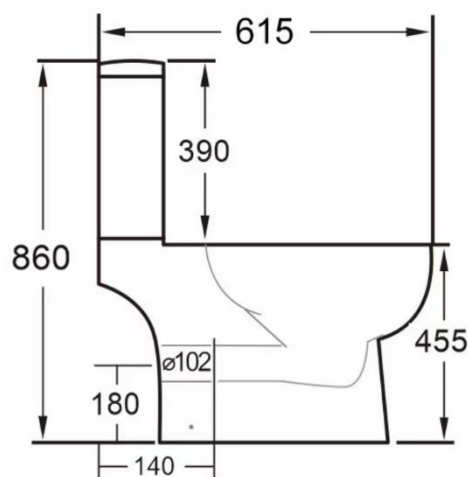

## Technical Data Information

**Product Code:** CBOSPANOBC

**Information:** Boston Comfort Height Open Back Pan  
Rimless Technology  
**Colour:** White

**Overall Dimensions:** H: 860 x D: 615 x W: 375

All Dimensions are in millimetres. The information contained on this page was correct at date of issue. Fitting dimensions are provided as a guide only. Some variation may occur due to manufacturing tolerances. We pursue a policy of continuing improvement in design and performance of our products and so reserve the right to change specifications without prior notice.