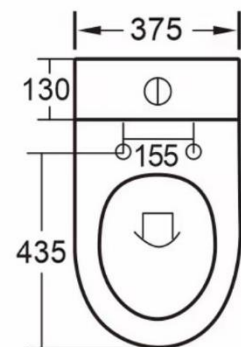

## Technical Data Information

**Product Code:** CBOSPANOBC

**Information:** Boston Comfort Height Open Back Pan  
Rimless Technology  
**Colour:** White

**Overall Dimensions:** H: 860 x D: 615 x W: 375

All Dimensions are in millimetres. The information contained on this page was correct at date of issue. Fitting dimensions are provided as a guide only. Some variation may occur due to manufacturing tolerances. We pursue a policy of continuing improvement in design and performance of our products and so reserve the right to change specifications without prior notice.