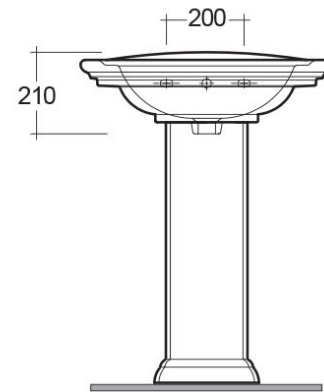

RAK-WASHINGTON

Wash basin | Pedestal

RAK
CERAMICS

Technical specifications

Dimensions: 650 x 505 mm

Weight: 29 Kg

Color: Alpine White

Shape of basin: Rounded Rectangle

Overflow hole: yes

Suites: [RAK-WASHINGTON](#)

Code	Name
WASPEDL	WASHINGTON PEDESTAL
WAS65BS1	WASHINGTON WASH BASIN 65CM

Dimensions: All dimensions in mm tolerance $\pm 5\%$ for below 200mm and $\pm 3\%$ for above 200mm.