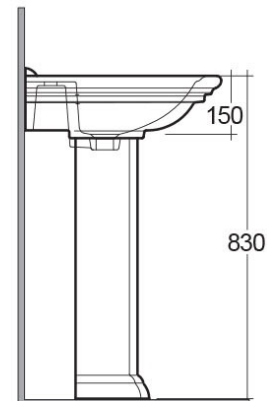

RAK-WASHINGTON

Wash basin | Pedestal

RAK
CERAMICS

Technical specifications

Dimensions: 650 x 505 mm

Weight: 29 Kg

Color: Alpine White

Shape of basin: Rounded Rectangle

Overflow hole: yes

Suites: [RAK-WASHINGTON](#)

Code	Name
WASPEDL	WASHINGTON PEDESTAL
WAS65BS1	WASHINGTON WASH BASIN 65CM

Dimensions: All dimensions in mm tolerance $\pm 5\%$ for below 200mm and $\pm 3\%$ for above 200mm.