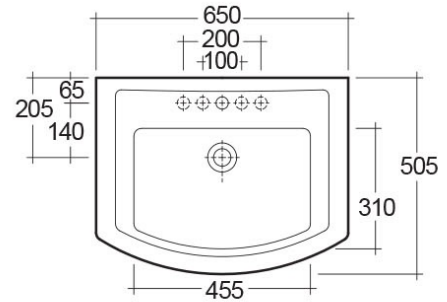

RAK-WASHINGTON

Wash basin | Pedestal

RAK
CERAMICS

Technical specifications

Dimensions: 650 x 505 mm

Weight: 29 Kg

Color: Alpine White

Shape of basin: Rounded Rectangle

Overflow hole: yes

Suites: [RAK-WASHINGTON](#)

Code	Name
WASPEDL	WASHINGTON PEDESTAL
WAS65BS1	WASHINGTON WASH BASIN 65CM

Dimensions: All dimensions in mm tolerance $\pm 5\%$ for below 200mm and $\pm 3\%$ for above 200mm.