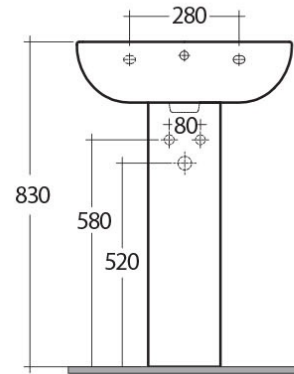

RAK-TONIQUE

Wash basin | Pedestal

RAK
CERAMICS

Technical specifications

Dimensions: 550 x 450 mm

Weight: 27 Kg

Color: Alpine White

Shape of basin: Oval

Overflow hole: yes

Suites: [RAK-TONIQUE](#)

Code	Name
TONPED	ORIENT PEDESTAL
TON55BAS1	TONIQUE WASH BASIN 55CM

Dimensions: All dimensions in mm tolerance $\pm 5\%$ for below 200mm and $\pm 3\%$ for above 200mm.