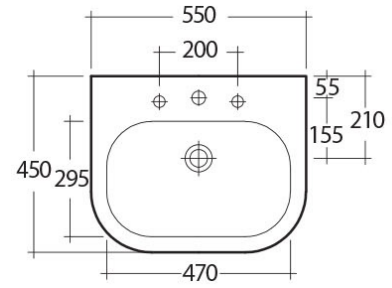

RAK-TONIQUE

Wash basin | Pedestal

RAK
CERAMICS

Technical specifications

Dimensions: 550 x 450 mm

Weight: 27 Kg

Color: Alpine White

Shape of basin: Oval

Overflow hole: yes

Suites: [RAK-TONIQUE](#)

Code	Name
TONPED	ORIENT PEDESTAL
TON55BAS1	TONIQUE WASH BASIN 55CM

Dimensions: All dimensions in mm tolerance $\pm 5\%$ for below 200mm and $\pm 3\%$ for above 200mm.