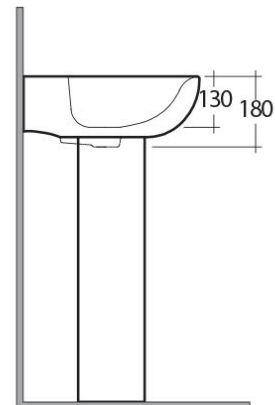

RAK-TONIQUE

Wash basin | Pedestal

RAK
CERAMICS

Technical specifications

Dimensions: 550 x 450 mm

Weight: 27 Kg

Color: Alpine White

Shape of basin: Oval

Overflow hole: yes

Suites: [RAK-TONIQUE](#)

Code	Name
TONPED	ORIENT PEDESTAL
TON55BAS1	TONIQUE WASH BASIN 55CM

Dimensions: All dimensions in mm tolerance $\pm 5\%$ for below 200mm and $\pm 3\%$ for above 200mm.