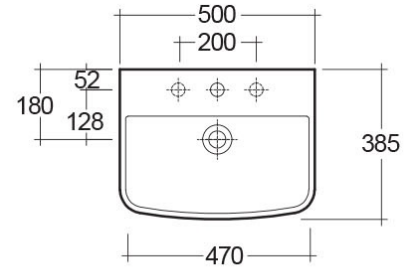

RAK-SUMMIT

Wash basin | Pedestal

RAK
CERAMICS

Technical specifications

Dimensions: 500 x 385 mm

Weight: 23 Kg

Color: Alpine White

Shape of basin: Rectangle

Overflow hole: yes

Suites: [RAK-SUMMIT](#)

Code	Name
SUMPED	SUMMIT PEDESTAL
SUM50BAS1	SUMMIT WASH BASIN 50CM

Dimensions: All dimensions in mm tolerance $\pm 5\%$ for below 200mm and $\pm 3\%$ for above 200mm.