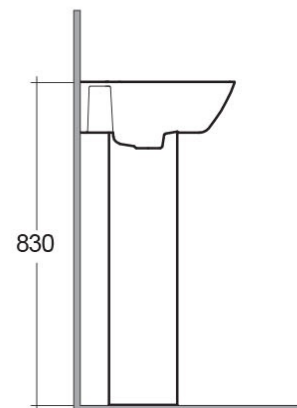

RAK-SUMMIT

Wash basin | Pedestal

RAK
CERAMICS

Technical specifications

Dimensions: 500 x 385 mm

Weight: 23 Kg

Color: Alpine White

Shape of basin: Rectangle

Overflow hole: yes

Suites: [RAK-SUMMIT](#)

Code	Name
SUMPED	SUMMIT PEDESTAL
SUM50BAS1	SUMMIT WASH BASIN 50CM

Dimensions: All dimensions in mm tolerance $\pm 5\%$ for below 200mm and $\pm 3\%$ for above 200mm.