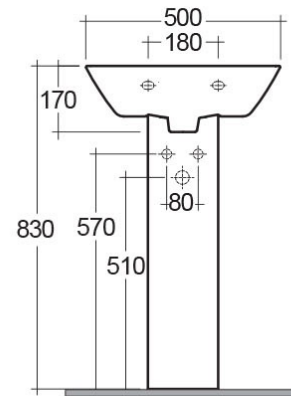

RAK-SUMMIT

Wash basin | Pedestal

RAK
CERAMICS

Technical specifications

Dimensions: 500 x 385 mm

Weight: 23 Kg

Color: Alpine White

Shape of basin: Rectangle

Overflow hole: yes

Suites: [RAK-SUMMIT](#)

Code	Name
SUMPED	SUMMIT PEDESTAL
SUM50BAS1	SUMMIT WASH BASIN 50CM

Dimensions: All dimensions in mm tolerance $\pm 5\%$ for below 200mm and $\pm 3\%$ for above 200mm.