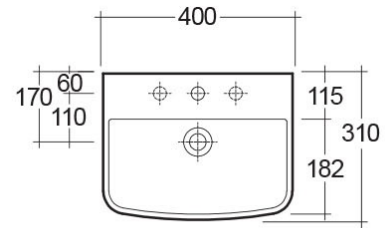

RAK-SUMMIT

Wash basin | Cloakroom

RAK
CERAMICS

Technical specifications

Dimensions: 400 x 310 mm

Weight: 8 Kg

Color: Alpine White

Shape of basin: Rectangle

Overflow hole: yes

Suites: [RAK-SUMMIT](#)

Code	Name
------	------

SUM40BAS1	SUMMIT WASH BASIN CLOAKROOM 40CM
-----------	----------------------------------

Dimensions: All dimensions in mm tolerance $\pm 5\%$ for below 200mm and $\pm 3\%$ for above 200mm.