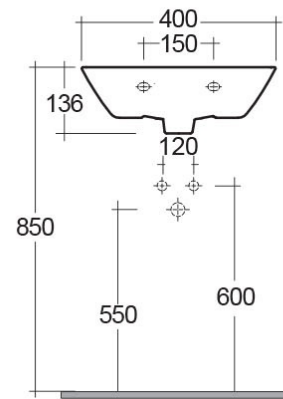

RAK-SUMMIT

Wash basin | Cloakroom

RAK
CERAMICS

Technical specifications

Dimensions: 400 x 310 mm

Weight: 8 Kg

Color: Alpine White

Shape of basin: Rectangle

Overflow hole: yes

Suites: [RAK-SUMMIT](#)

Code	Name
------	------

SUM40BAS1	SUMMIT WASH BASIN CLOAKROOM 40CM
-----------	----------------------------------

Dimensions: All dimensions in mm tolerance $\pm 5\%$ for below 200mm and $\pm 3\%$ for above 200mm.