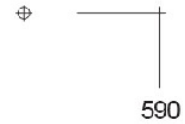

RAK-SENSATION

Wash basin | Counter Top

RAK
CERAMICS

Technical specifications

Dimensions: 600 x 380 mm

Weight: 11 Kg

Color: Alpine White

Shape of basin: Oval

Overflow hole: yes

Suites: [RAK-SENSATION](#)

Code	Name
SENCT6000AWHA	SENSATION WASH BASIN COUNTER TOP 60CM

Dimensions: All dimensions in mm tolerance $\pm 5\%$ for below 200mm and $\pm 3\%$ for above 200mm.