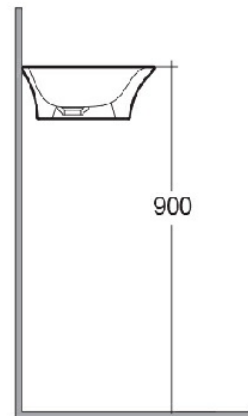

RAK-SENSATION

Wash basin | Counter Top

RAK
CERAMICS

Technical specifications

Dimensions: 600 x 380 mm

Weight: 11 Kg

Color: Alpine White

Shape of basin: Oval

Overflow hole: yes

Suites: [RAK-SENSATION](#)

Code	Name
SENCT6000AWHA	SENSATION WASH BASIN COUNTER TOP 60CM

Dimensions: All dimensions in mm tolerance $\pm 5\%$ for below 200mm and $\pm 3\%$ for above 200mm.