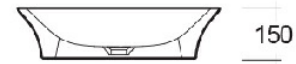

RAK-SENSATION

Wash basin | Counter Top

RAK
CERAMICS

Technical specifications

Dimensions: 600 x 380 mm

Weight: 11 Kg

Color: Alpine White

Shape of basin: Oval

Overflow hole: yes

Suites: [RAK-SENSATION](#)

Code	Name
SENCT6000AWHA	SENSATION WASH BASIN COUNTER TOP 60CM

Dimensions: All dimensions in mm tolerance $\pm 5\%$ for below 200mm and $\pm 3\%$ for above 200mm.