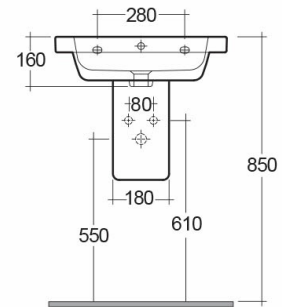

RAK-RESORT

Wash basin | Half Pedestal

RAK
CERAMICS

Technical specifications

Dimensions:	550 x 460 mm
Weight:	23 Kg
Color:	Alpine White
Shape of basin:	Rounded Rectangle
Overflow hole:	yes
Suites:	RAK-RESORT

Code	Name
CY0103AWHA	CAROLINE HALF PEDESTAL
RST55BAS1	RESORT WASH BASIN 55CM

Dimensions: All dimensions in mm. Tolerance of vitreous china & fireclay items: $\pm 5\%$ for below 200mm and $\pm 3\%$ for above 200mm; for all other items tolerance $\pm 1\%$. Note: Due to a continuing development program to improve design and performance, the manufacturer reserves all rights to vary specifications without prior information. Please note accessories are for photographic use only.