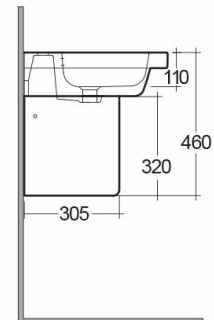

RAK-RESORT

Wash basin | Half Pedestal

RAK
CERAMICS

Technical specifications

Dimensions:	550 x 460 mm
Weight:	23 Kg
Color:	Alpine White
Shape of basin:	Rounded Rectangle
Overflow hole:	yes
Suites:	RAK-RESORT

Code	Name
CY0103AWHA	CAROLINE HALF PEDESTAL
RST55BAS1	RESORT WASH BASIN 55CM

Dimensions: All dimensions in mm. Tolerance of vitreous china & fireclay items: $\pm 5\%$ for below 200mm and $\pm 3\%$ for above 200mm; for all other items tolerance $\pm 1\%$. Note: Due to a continuing development program to improve design and performance, the manufacturer reserves all rights to vary specifications without prior information. Please note accessories are for photographic use only.