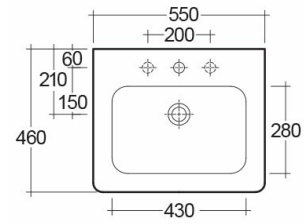

RAK-RESORT

Wash basin | Half Pedestal

RAK
CERAMICS

Technical specifications

Dimensions:	550 x 460 mm
Weight:	23 Kg
Color:	Alpine White
Shape of basin:	Rounded Rectangle
Overflow hole:	yes
Suites:	RAK-RESORT

Code	Name
CY0103AWHA	CAROLINE HALF PEDESTAL
RST55BAS1	RESORT WASH BASIN 55CM

Dimensions: All dimensions in mm. Tolerance of vitreous china & fireclay items: $\pm 5\%$ for below 200mm and $\pm 3\%$ for above 200mm; for all other items tolerance $\pm 1\%$. Note: Due to a continuing development program to improve design and performance, the manufacturer reserves all rights to vary specifications without prior information. Please note accessories are for photographic use only.