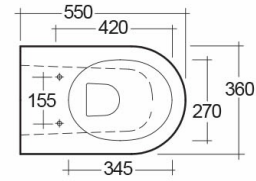

RAK-RESORT-COMFORT HEIGHT 42.5CM

Back to Wall | Water Closet

RAK
CERAMICS

Technical specifications

Dimensions:	550 x 360 mm
Weight:	26 Kg
Color:	Alpine White
Trap type:	P Trap & S Trap
Trapway type:	Concealed
Seat cover options:	Urea
Bowl shape:	Oval
Soft close:	yes
Dual flush:	yes
Suites:	RAK-RESORT

Code	Name
RST425BTWPAN	RESORT WATER CLOSET RIMLESS SPECIAL HEIGHT 42.5CM BACK TO WALL P S-TRAP 55CM

Dimensions: All dimensions in mm. Tolerance of vitreous china & fireclay items: $\pm 5\%$ for below 200mm and $\pm 3\%$ for above 200mm; for all other items tolerance $\pm 1\%$. Note: Due to a continuing development program to improve design and performance, the manufacturer reserves all rights to vary specifications without prior information. Please note accessories are for photographic use only.