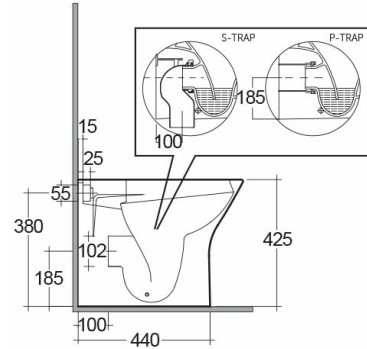

RAK-RESORT-COMFORT HEIGHT 42.5CM

Back to Wall | Water Closet

RAK
CERAMICS

Technical specifications

Dimensions:	550 x 360 mm
Weight:	26 Kg
Color:	Alpine White
Trap type:	P Trap & S Trap
Trapway type:	Concealed
Seat cover options:	Urea
Bowl shape:	Oval
Soft close:	yes
Dual flush:	yes
Suites:	RAK-RESORT

Code	Name
RST425BTWPAN	RESORT WATER CLOSET RIMLESS SPECIAL HEIGHT 42.5CM BACK TO WALL P S-TRAP 55CM

Dimensions: All dimensions in mm. Tolerance of vitreous china & fireclay items: $\pm 5\%$ for below 200mm and $\pm 3\%$ for above 200mm; for all other items tolerance $\pm 1\%$. Note: Due to a continuing development program to improve design and performance, the manufacturer reserves all rights to vary specifications without prior information. Please note accessories are for photographic use only.