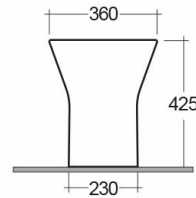

RAK-RESORT-COMFORT HEIGHT 42.5CM

Back to Wall | Water Closet

RAK
CERAMICS

Technical specifications

Dimensions:	550 x 360 mm
Weight:	26 Kg
Color:	Alpine White
Trap type:	P Trap & S Trap
Trapway type:	Concealed
Seat cover options:	Urea
Bowl shape:	Oval
Soft close:	yes
Dual flush:	yes
Suites:	RAK-RESORT

Code	Name
RST425BTWPAN	RESORT WATER CLOSET RIMLESS SPECIAL HEIGHT 42.5CM BACK TO WALL P S-TRAP 55CM

Dimensions: All dimensions in mm. Tolerance of vitreous china & fireclay items: $\pm 5\%$ for below 200mm and $\pm 3\%$ for above 200mm; for all other items tolerance $\pm 1\%$. Note: Due to a continuing development program to improve design and performance, the manufacturer reserves all rights to vary specifications without prior information. Please note accessories are for photographic use only.