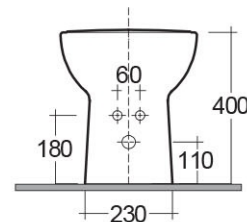

Technical specifications

Dimensions: 360 x 500 mm

Weight: 19 Kg

Color: Alpine White

Parts: ORG14AWHA - ORIGIN BIDET BACK TO WALL 50CM

Suites: [RAK-ORIGIN](#)

Code	Name
ORIBTWBID	ORIGIN BIDET BACK TO WALL 50CM

Dimensions: All dimensions in mm tolerance $\pm 5\%$ for below 200mm and $\pm 3\%$ for above 200mm.
 Note: Due to a continuing development programme to improve design and performance, the manufacturer reserves all rights to vary specifications without prior information.
 Please note accessories are for photographic use only.