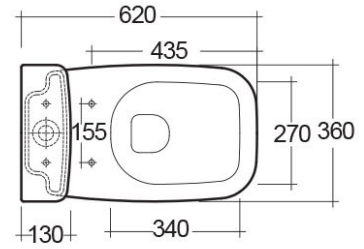

RAK-ORIGIN

Close Coupled | Water Closet

RAK
CERAMICS

Technical specifications

Dimensions: 620 x 360 mm

Weight: 31 Kg

Color: Alpine White

Trap type: P Trap

Trapway type: Concealed

Seat cover options: PP

Bowl shape: Rounded Rectangle

Soft close: yes

Suites: [RAK-ORIGIN](#)

Code	Name
ORI62PAKNS	ORIGIN WATER CLOSET CLOSE COUPLED P-TRAP 62CM

Dimensions: All dimensions in mm tolerance $\pm 5\%$ for below 200mm and $\pm 3\%$ for above 200mm.