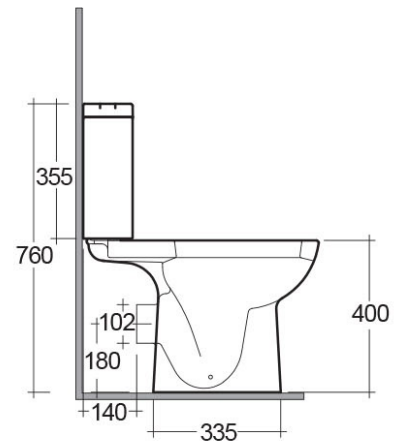

RAK-ORIGIN

Close Coupled | Water Closet

RAK
CERAMICS

Technical specifications

Dimensions: 620 x 360 mm

Weight: 31 Kg

Color: Alpine White

Trap type: P Trap

Trapway type: Concealed

Seat cover options: PP

Bowl shape: Rounded Rectangle

Soft close: yes

Suites: [RAK-ORIGIN](#)

Code	Name
ORI62PAKNS	ORIGIN WATER CLOSET CLOSE COUPLED P-TRAP 62CM

Dimensions: All dimensions in mm tolerance $\pm 5\%$ for below 200mm and $\pm 3\%$ for above 200mm.