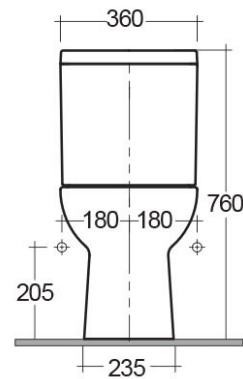

RAK-ORIGIN

Close Coupled | Water Closet

RAK
CERAMICS

Technical specifications

Dimensions: 620 x 360 mm

Weight: 31 Kg

Color: Alpine White

Trap type: P Trap

Trapway type: Concealed

Seat cover options: PP

Bowl shape: Rounded Rectangle

Soft close: yes

Suites: [RAK-ORIGIN](#)

Code	Name
ORI62PAKNS	ORIGIN WATER CLOSET CLOSE COUPLED P-TRAP 62CM

Dimensions: All dimensions in mm tolerance $\pm 5\%$ for below 200mm and $\pm 3\%$ for above 200mm.