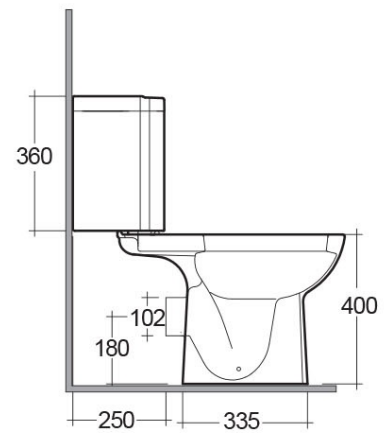

RAK-ORIGIN

Close Coupled | Water Closet

RAK
CERAMICS

Technical specifications

Dimensions: 730 x 360 mm

Weight: 31 Kg

Color: Alpine White

Trap type: P Trap

Trapway type: Concealed

Seat cover options: PP

Bowl shape: Rounded Rectangle

Soft close: yes

Quick remove seat cover: yes

Dual flush: yes

Suites: [RAK-ORIGIN](#)

| Code | Name |
|---------------|---|
| ORI62CNRPAKNS | ORIGIN WATER CLOSET CLOSE COUPLED P-TRAP 62CM |
| | ORIGIN WATER CLOSET TANK CORNER |

Dimensions: All dimensions in mm tolerance $\pm 5\%$ for below 200mm and $\pm 3\%$ for above 200mm.
Note: Due to a continuing development programme to improve design and performance, the manufacturer reserves all rights to vary specifications without prior information.
Please note accessories are for photographic use only.