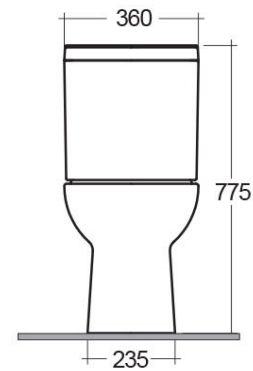

RAK-ORIGIN

Close Coupled | Water Closet

RAK
CERAMICS

Technical specifications

Dimensions: 730 x 360 mm

Weight: 31 Kg

Color: Alpine White

Trap type: P Trap

Trapway type: Concealed

Seat cover options: PP

Bowl shape: Rounded Rectangle

Soft close: yes

Quick remove seat cover: yes

Dual flush: yes

Suites: [RAK-ORIGIN](#)

| Code | Name |
|---------------|---|
| ORI62CNRPAKNS | ORIGIN WATER CLOSET CLOSE COUPLED P-TRAP 62CM |
| | ORIGIN WATER CLOSET TANK CORNER |

Dimensions: All dimensions in mm tolerance $\pm 5\%$ for below 200mm and $\pm 3\%$ for above 200mm.
Note: Due to a continuing development programme to improve design and performance, the manufacturer reserves all rights to vary specifications without prior information.
Please note accessories are for photographic use only.