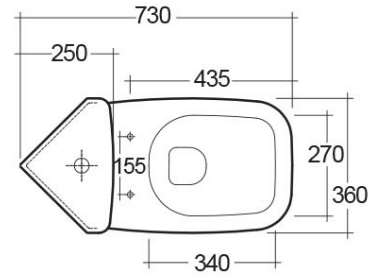

RAK-ORIGIN

Close Coupled | Water Closet

RAK
CERAMICS

Technical specifications

Dimensions: 730 x 360 mm

Weight: 31 Kg

Color: Alpine White

Trap type: P Trap

Trapway type: Concealed

Seat cover options: PP

Bowl shape: Rounded Rectangle

Soft close: yes

Quick remove seat cover: yes

Dual flush: yes

Suites: [RAK-ORIGIN](#)

| Code | Name |
|---------------|---|
| ORI62CNRPAKNS | ORIGIN WATER CLOSET CLOSE COUPLED P-TRAP 62CM |
| | ORIGIN WATER CLOSET TANK CORNER |

Dimensions: All dimensions in mm tolerance $\pm 5\%$ for below 200mm and $\pm 3\%$ for above 200mm.
Note: Due to a continuing development programme to improve design and performance, the manufacturer reserves all rights to vary specifications without prior information.
Please note accessories are for photographic use only.