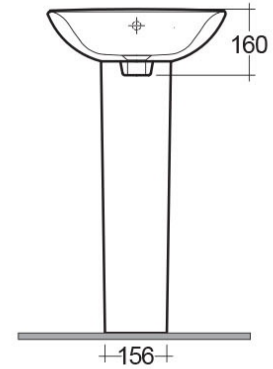

RAK-ORIGIN

Wash basin | Pedestal

RAK
CERAMICS

Technical specifications

Dimensions: 450 x 475 mm

Weight: 20 Kg

Color: Alpine White

Shape of basin: Rounded Rectangle

Overflow hole: yes

Suites: [RAK-ORIGIN](#)

Code	Name
ORI62PED	CAROLINE PEDESTAL
ORI62CNRBS1	ORIGIN WASH BASIN CORNER 45CM

Dimensions: All dimensions in mm tolerance $\pm 5\%$ for below 200mm and $\pm 3\%$ for above 200mm.