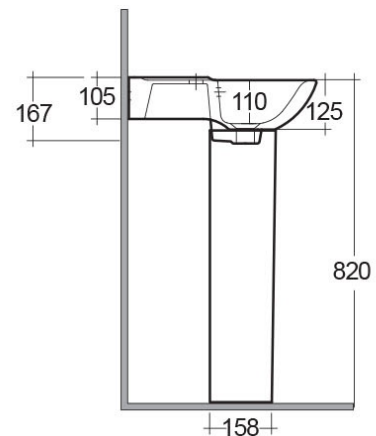

RAK-ORIGIN

Wash basin | Pedestal

RAK
CERAMICS

Technical specifications

Dimensions: 450 x 475 mm

Weight: 20 Kg

Color: Alpine White

Shape of basin: Rounded Rectangle

Overflow hole: yes

Suites: [RAK-ORIGIN](#)

Code	Name
ORI62PED	CAROLINE PEDESTAL
ORI62CNRBS1	ORIGIN WASH BASIN CORNER 45CM

Dimensions: All dimensions in mm tolerance $\pm 5\%$ for below 200mm and $\pm 3\%$ for above 200mm.