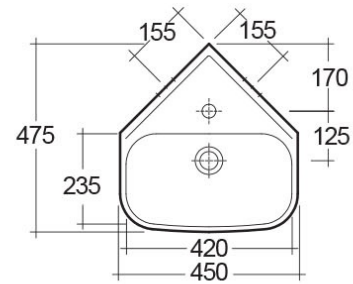

RAK-ORIGIN

Wash basin | Pedestal

RAK
CERAMICS

Technical specifications

Dimensions: 450 x 475 mm

Weight: 20 Kg

Color: Alpine White

Shape of basin: Rounded Rectangle

Overflow hole: yes

Suites: [RAK-ORIGIN](#)

Code	Name
ORI62PED	CAROLINE PEDESTAL
ORI62CNRBS1	ORIGIN WASH BASIN CORNER 45CM

Dimensions: All dimensions in mm tolerance $\pm 5\%$ for below 200mm and $\pm 3\%$ for above 200mm.