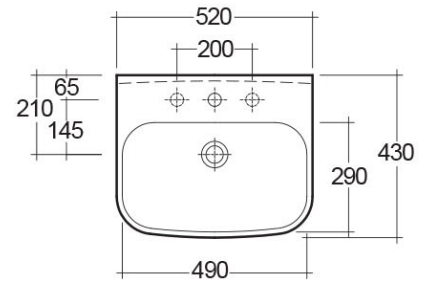

RAK-ORIGIN

Wash basin | Pedestal

RAK
CERAMICS

Technical specifications

Dimensions: 520 x 430 mm

Weight: 22 Kg

Color: Alpine White

Shape of basin: Rounded Rectangle

Overflow hole: yes

Suites: [RAK-ORIGIN](#)

Code	Name
ORI62PED	CAROLINE PEDESTAL
ORI6252BAS1	ORIGIN WASH BASIN 52CM

Dimensions: All dimensions in mm tolerance $\pm 5\%$ for below 200mm and $\pm 3\%$ for above 200mm.