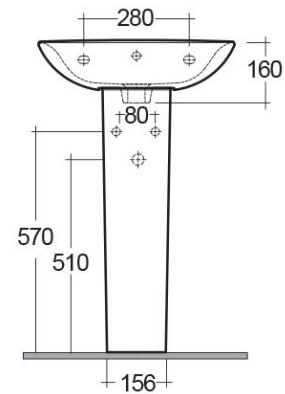

RAK-ORIGIN

Wash basin | Pedestal

RAK
CERAMICS

Technical specifications

Dimensions: 520 x 430 mm

Weight: 22 Kg

Color: Alpine White

Shape of basin: Rounded Rectangle

Overflow hole: yes

Suites: [RAK-ORIGIN](#)

Code	Name
ORI62PED	CAROLINE PEDESTAL
ORI6252BAS1	ORIGIN WASH BASIN 52CM

Dimensions: All dimensions in mm tolerance $\pm 5\%$ for below 200mm and $\pm 3\%$ for above 200mm.