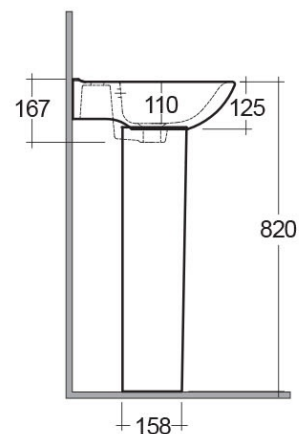

RAK-ORIGIN

Wash basin | Pedestal

RAK
CERAMICS

Technical specifications

Dimensions: 520 x 430 mm

Weight: 22 Kg

Color: Alpine White

Shape of basin: Rounded Rectangle

Overflow hole: yes

Suites: [RAK-ORIGIN](#)

Code	Name
ORI62PED	CAROLINE PEDESTAL
ORI6252BAS1	ORIGIN WASH BASIN 52CM

Dimensions: All dimensions in mm tolerance $\pm 5\%$ for below 200mm and $\pm 3\%$ for above 200mm.