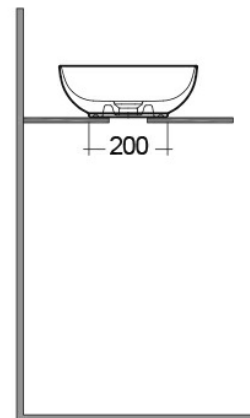

RAK-FEELING WB SLIM - FEECT5500504A

RAK
CERAMICS

Wash basin | Counter Top

Technical specifications

Dimensions: 550 x 350 mm

Weight: 9.3 Kg

Color: MATT BLACK - 504

Shape of basin: Oval

Suites: [RAK-FEELING WASHBASINS](#)

Code	Name
FEECT5500504A	RAK-SLIM - OVAL WASH BASIN MATT BLACK 504 - 55 CM

Dimensions: All dimensions in mm tolerance $\pm 5\%$ for below 200mm and $\pm 3\%$ for above 200mm.
Note: Due to a continuing development programme to improve design and performance, the manufacturer reserves all rights to vary specifications without prior information.
Please note accessories are for photographic use only.