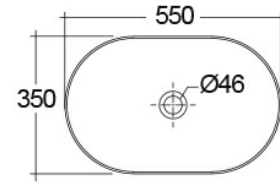

RAK-FEELING WB SLIM - FEECT5500504A

RAK
CERAMICS

Wash basin | Counter Top

Technical specifications

Dimensions: 550 x 350 mm

Weight: 9.3 Kg

Color: MATT BLACK - 504

Shape of basin: Oval

Suites: [RAK-FEELING WASHBASINS](#)

Code	Name
FEECT5500504A	RAK-SLIM - OVAL WASH BASIN MATT BLACK 504 - 55 CM

Dimensions: All dimensions in mm tolerance $\pm 5\%$ for below 200mm and $\pm 3\%$ for above 200mm.
Note: Due to a continuing development programme to improve design and performance, the manufacturer reserves all rights to vary specifications without prior information.
Please note accessories are for photographic use only.