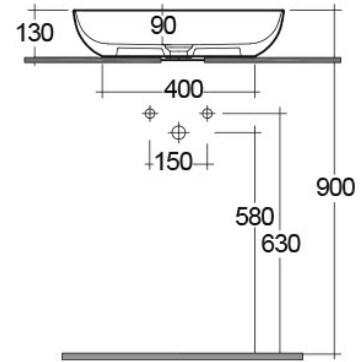

RAK-FEELING WB SLIM - FEECT5500504A

RAK
CERAMICS

Wash basin | Counter Top

Technical specifications

Dimensions: 550 x 350 mm

Weight: 9.3 Kg

Color: MATT BLACK - 504

Shape of basin: Oval

Suites: [RAK-FEELING WASHBASINS](#)

Code	Name
FEECT5500504A	RAK-SLIM - OVAL WASH BASIN MATT BLACK 504 - 55 CM

Dimensions: All dimensions in mm tolerance $\pm 5\%$ for below 200mm and $\pm 3\%$ for above 200mm.
Note: Due to a continuing development programme to improve design and performance, the manufacturer reserves all rights to vary specifications without prior information.
Please note accessories are for photographic use only.