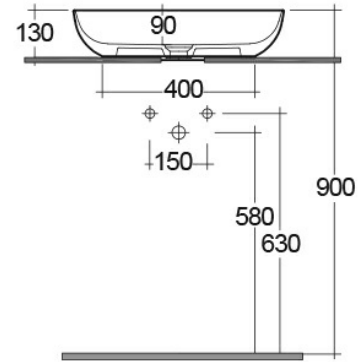

RAK-FEELING WB SLIM - FEECT5500500A

RAK
CERAMICS

Wash basin | Counter Top

Technical specifications

Dimensions: 550 x 350 mm

Weight: 9.3 Kg

Color: MATT WHITE - 500

Shape of basin: Oval

Suites: [RAK-FEELING WASHBASINS](#)

Code	Name
FEECT5500500A	RAK-SLIM - OVAL WASH BASIN MATT WHITE 500 - 55 CM

Dimensions: All dimensions in mm tolerance $\pm 5\%$ for below 200mm and $\pm 3\%$ for above 200mm.
Note: Due to a continuing development programme to improve design and performance, the manufacturer reserves all rights to vary specifications without prior information.
Please note accessories are for photographic use only.