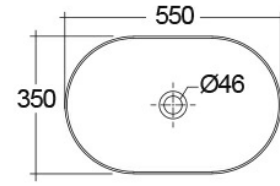

RAK-FEELING WB SLIM - FEECT5500500A

RAK
CERAMICS

Wash basin | Counter Top

Technical specifications

Dimensions: 550 x 350 mm

Weight: 9.3 Kg

Color: MATT WHITE - 500

Shape of basin: Oval

Suites: [RAK-FEELING WASHBASINS](#)

Code	Name
FEECT5500500A	RAK-SLIM - OVAL WASH BASIN MATT WHITE 500 - 55 CM

Dimensions: All dimensions in mm tolerance $\pm 5\%$ for below 200mm and $\pm 3\%$ for above 200mm.
Note: Due to a continuing development programme to improve design and performance, the manufacturer reserves all rights to vary specifications without prior information.
Please note accessories are for photographic use only.