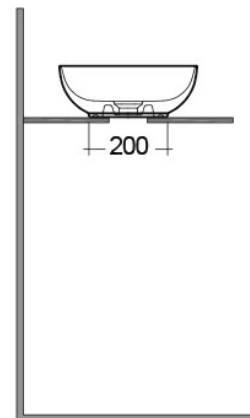

RAK-FEELING WB SLIM - FEECT5500500A

RAK
CERAMICS

Wash basin | Counter Top

Technical specifications

Dimensions: 550 x 350 mm

Weight: 9.3 Kg

Color: MATT WHITE - 500

Shape of basin: Oval

Suites: [RAK-FEELING WASHBASINS](#)

Code	Name
FEECT5500500A	RAK-SLIM - OVAL WASH BASIN MATT WHITE 500 - 55 CM

Dimensions: All dimensions in mm tolerance $\pm 5\%$ for below 200mm and $\pm 3\%$ for above 200mm.
Note: Due to a continuing development programme to improve design and performance, the manufacturer reserves all rights to vary specifications without prior information.
Please note accessories are for photographic use only.