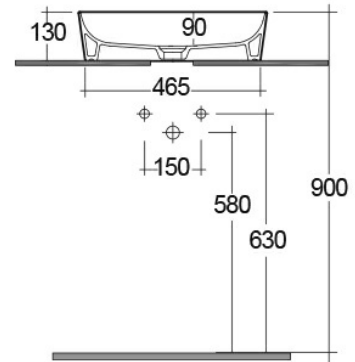

## Wash basin | Counter Top

### Technical specifications

Dimensions: 500 x 360 mm

Weight: 12.5 Kg

Color: Beige

Shape of basin: Rectangle

Suites: [RAK-FEELING WASHBASINS](#)

Code	Name
FEECT5000505A	RAK-SLIM - RECTANGULAR WASH BASIN MATT GREIGE 505 - 50 CM

Dimensions: All dimensions in mm tolerance  $\pm 5\%$  for below 200mm and  $\pm 3\%$  for above 200mm.

Note: Due to a continuing development programme to improve design and performance, the manufacturer reserves all rights to vary specifications without prior information.