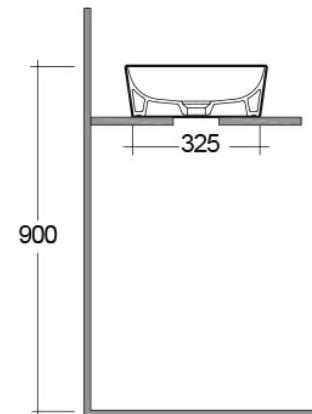

### Technical specifications

Dimensions: 500 x 360 mm

Weight: 12.5 Kg

Color: Beige

Shape of basin: Rectangle

Suites: [RAK-FEELING WASHBASINS](#)

Code	Name
FEECT5000505A	RAK-SLIM - RECTANGULAR WASH BASIN MATT GREIGE 505 - 50 CM

Dimensions: All dimensions in mm tolerance  $\pm 5\%$  for below 200mm and  $\pm 3\%$  for above 200mm.

Note: Due to a continuing development programme to improve design and performance, the manufacturer reserves all rights to vary specifications without prior information.