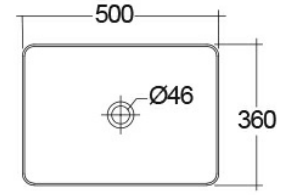

### Technical specifications

Dimensions: 500 x 360 mm

Weight: 12.5 Kg

Color: Beige

Shape of basin: Rectangle

Suites: [RAK-FEELING WASHBASINS](#)

Code	Name
FEECT5000505A	RAK-SLIM - RECTANGULAR WASH BASIN MATT GREIGE 505 - 50 CM

Dimensions: All dimensions in mm tolerance  $\pm 5\%$  for below 200mm and  $\pm 3\%$  for above 200mm.

Note: Due to a continuing development programme to improve design and performance, the manufacturer reserves all rights to vary specifications without prior information.