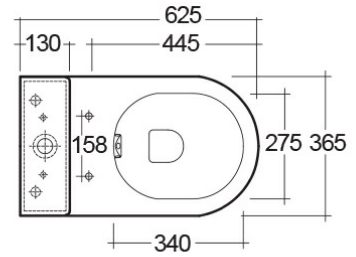

RAK-COMPACT-COMFORT HEIGHT 45CM

Close Coupled | Water Closet

RAK
CERAMICS

Technical specifications

Dimensions: 625 x 365 mm

Weight: 39 Kg

Color: Alpine White

Trap type: P Trap

Trapway type: Concealed

Seat cover options: Urea

Bowl shape: Round

Dual flush: yes

Suites: [RAK-COMPACT](#)

Code Name

COMRIM45PAN COMPACT WATER CLOSET RIMLESS COMFORT
HEIGHT 45CM CLOSE COUPLED P|S-TRAP 62CM

COMCIST COMPACT WATER CLOSET TANK

Dimensions: All dimensions in mm tolerance $\pm 5\%$ for below 200mm and $\pm 3\%$ for above 200mm.

Note: Due to a continuing development programme to improve design and performance, the manufacturer reserves all rights to vary specifications without prior information.