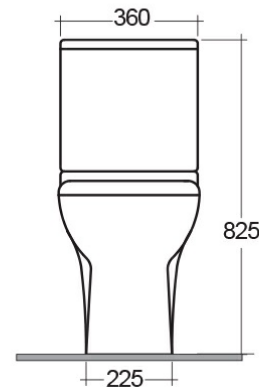

RAK-COMPACT-COMFORT HEIGHT 45CM

Close Coupled | Water Closet

RAK
CERAMICS

Technical specifications

Dimensions: 625 x 365 mm

Weight: 39 Kg

Color: Alpine White

Trap type: P Trap

Trapway type: Concealed

Seat cover options: Urea

Bowl shape: Round

Dual flush: yes

Suites: [RAK-COMPACT](#)

Code Name

COMRIM45PAN COMPACT WATER CLOSET RIMLESS COMFORT
HEIGHT 45CM CLOSE COUPLED P|S-TRAP 62CM

COMCIST COMPACT WATER CLOSET TANK

Dimensions: All dimensions in mm tolerance $\pm 5\%$ for below 200mm and $\pm 3\%$ for above 200mm.

Note: Due to a continuing development programme to improve design and performance, the manufacturer reserves all rights to vary specifications without prior information.