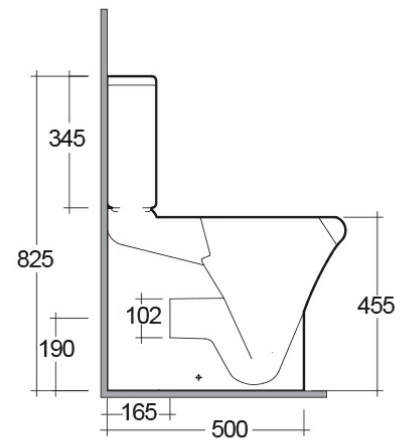

RAK-COMPACT-COMFORT HEIGHT 45CM

Close Coupled | Water Closet

RAK
CERAMICS

Technical specifications

Dimensions: 625 x 365 mm

Weight: 39 Kg

Color: Alpine White

Trap type: P Trap

Trapway type: Concealed

Seat cover options: Urea

Bowl shape: Round

Dual flush: yes

Suites: [RAK-COMPACT](#)

Code Name

COMRIM45PAN COMPACT WATER CLOSET RIMLESS COMFORT
HEIGHT 45CM CLOSE COUPLED P|S-TRAP 62CM

COMCIST COMPACT WATER CLOSET TANK

Dimensions: All dimensions in mm tolerance $\pm 5\%$ for below 200mm and $\pm 3\%$ for above 200mm.

Note: Due to a continuing development programme to improve design and performance, the manufacturer reserves all rights to vary specifications without prior information.