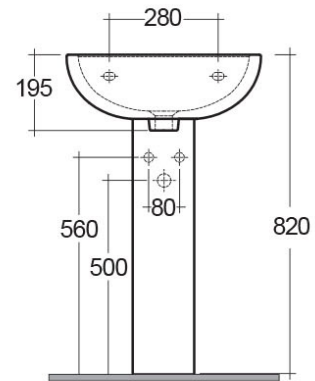

RAK-COMPACT

Wash basin | Pedestal

RAK
CERAMICS

Technical specifications

Dimensions: 545 x 410 mm

Weight: 23 Kg

Color: Alpine White

Shape of basin: Oval

Overflow hole: yes

Suites: [RAK-COMPACT](#)

Code	Name
COM55BAS1	COMPACT WASH BASIN 55CM
COMPEDL	EUROPA PEDESTAL

Dimensions: All dimensions in mm tolerance $\pm 5\%$ for below 200mm and $\pm 3\%$ for above 200mm.