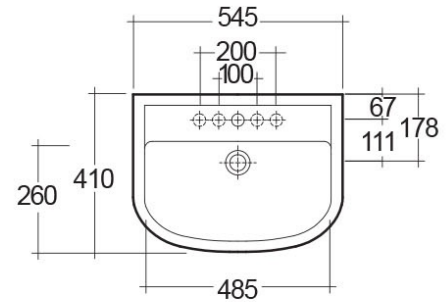

RAK-COMPACT

Wash basin | Pedestal

RAK
CERAMICS

Technical specifications

Dimensions: 545 x 410 mm

Weight: 23 Kg

Color: Alpine White

Shape of basin: Oval

Overflow hole: yes

Suites: [RAK-COMPACT](#)

Code	Name
COM55BAS1	COMPACT WASH BASIN 55CM
COMPEDL	EUROPA PEDESTAL

Dimensions: All dimensions in mm tolerance $\pm 5\%$ for below 200mm and $\pm 3\%$ for above 200mm.