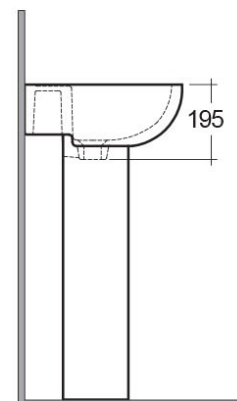

RAK-COMPACT

Wash basin | Pedestal

RAK
CERAMICS

Technical specifications

Dimensions: 545 x 410 mm

Weight: 23 Kg

Color: Alpine White

Shape of basin: Oval

Overflow hole: yes

Suites: [RAK-COMPACT](#)

Code	Name
COM55BAS1	COMPACT WASH BASIN 55CM
COMPEDL	EUROPA PEDESTAL

Dimensions: All dimensions in mm tolerance $\pm 5\%$ for below 200mm and $\pm 3\%$ for above 200mm.