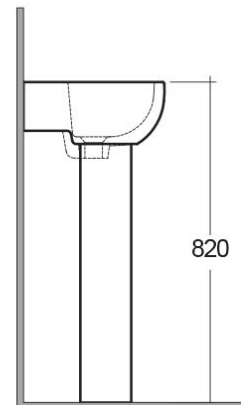

### Technical specifications

Dimensions: 450 x 360 mm

Weight: 18 Kg

Color: Alpine White

Shape of basin: Oval

Overflow hole: yes

Suites: [RAK-COMPACT](#)

Code	Name
CO0102AWHA	COMPACT PEDESTAL
COM45BAS1	COMPACT WASH BASIN 45CM

Dimensions: All dimensions in mm tolerance  $\pm 5\%$  for below 200mm and  $\pm 3\%$  for above 200mm.

Note: Due to a continuing development programme to improve design and performance, the manufacturer reserves all rights to vary specifications without prior information.