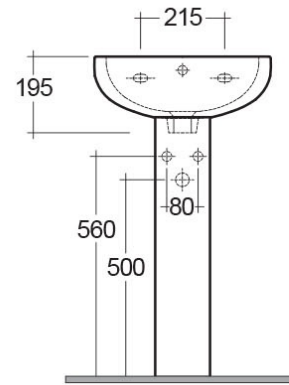

### Technical specifications

Dimensions: 450 x 360 mm

Weight: 18 Kg

Color: Alpine White

Shape of basin: Oval

Overflow hole: yes

Suites: [RAK-COMPACT](#)

Code	Name
CO0102AWHA	COMPACT PEDESTAL
COM45BAS1	COMPACT WASH BASIN 45CM

Dimensions: All dimensions in mm tolerance  $\pm 5\%$  for below 200mm and  $\pm 3\%$  for above 200mm.

Note: Due to a continuing development programme to improve design and performance, the manufacturer reserves all rights to vary specifications without prior information.