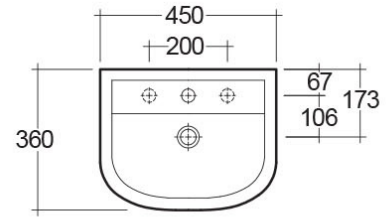

### Technical specifications

Dimensions: 450 x 360 mm

Weight: 18 Kg

Color: Alpine White

Shape of basin: Oval

Overflow hole: yes

Suites: [RAK-COMPACT](#)

Code	Name
CO0102AWHA	COMPACT PEDESTAL
COM45BAS1	COMPACT WASH BASIN 45CM

Dimensions: All dimensions in mm tolerance  $\pm 5\%$  for below 200mm and  $\pm 3\%$  for above 200mm.

Note: Due to a continuing development programme to improve design and performance, the manufacturer reserves all rights to vary specifications without prior information.