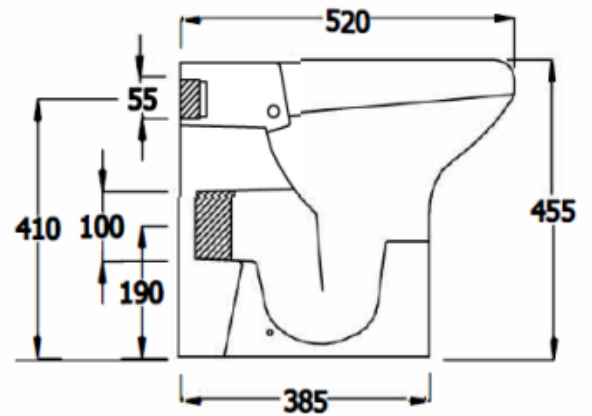

RAK-COMPACT COMFORT HEIGHT

Back to Wall | Water Closet

RAK
CERAMICS

Technical specifications

Dimensions: 455 x 520 x 360 mm

Weight: 23.30 Kg

Color: Alpine White

Trap type: P Trap

Trapway type: Concealed

Seat cover options: Urea

Bowl shape: Round

Dual flush: yes

Suites: [RAK-COMPACT](#)

Code	Name
------	------

COM455BTWPAN	COMPACT Comfort Height Back To Wall Pan
--------------	---

Dimensions: All dimensions in mm tolerance $\pm 5\%$ for below 200mm and $\pm 3\%$ for above 200mm.