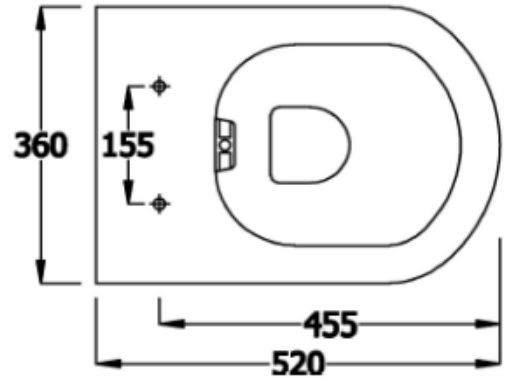

RAK-COMPACT COMFORT HEIGHT

Back to Wall | Water Closet

RAK
CERAMICS

Technical specifications

Dimensions: 455 x 520 x 360 mm

Weight: 23.30 Kg

Color: Alpine White

Trap type: P Trap

Trapway type: Concealed

Seat cover options: Urea

Bowl shape: Round

Dual flush: yes

Suites: [RAK-COMPACT](#)

Code	Name
------	------

COM455BTWPAN	COMPACT Comfort Height Back To Wall Pan
--------------	---

Dimensions: All dimensions in mm tolerance $\pm 5\%$ for below 200mm and $\pm 3\%$ for above 200mm.