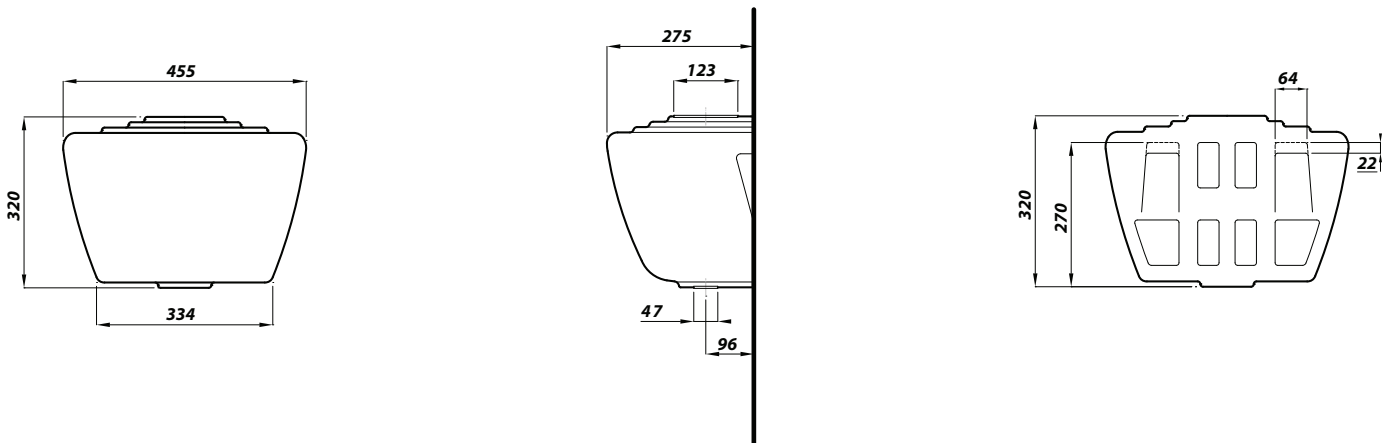

## KOTA URINAL CISTERN EXPOSED 9L PLUS AUTOSYPHON

<b>Product Code</b>	<b>CKOTURIC9</b>
<b>Weight (Kg)</b>	11.9
<b>Material</b>	Vitreous China
<b>Colour</b>	White
<b>Flushing volume (ltr)</b>	9
<b>Standard</b>	BS5520, BS3402, EN13407-CL2-III-4.5B, WRAS approved
<b>Flushing mechanism</b>	Autosyphon

### Key features:

- UKCA Compliant
- Classical design
- 38mm outlet
- Includes petcock
- No electrical required

### Description:

This large urinal header tank comes supplied with a 9 litre autosyphon. This removes the need for manual flushing and is perfect for high traffic areas where multiple urinals are running off one feed.