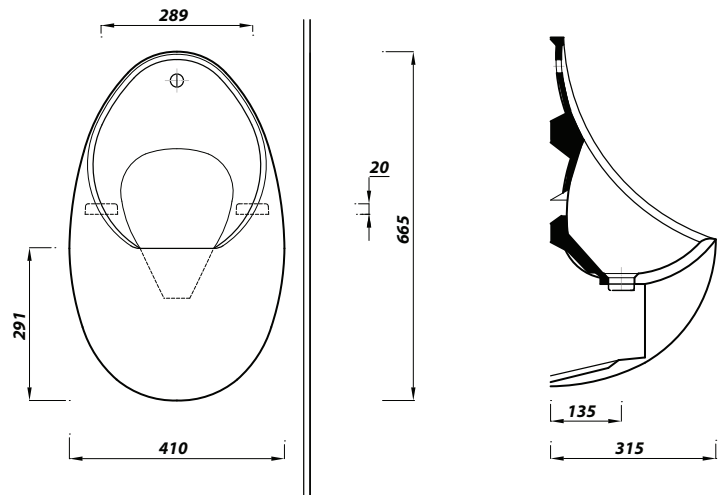

Compatible products:

All dimensions are approximate and subject to normal variation. Although every effort is made not to change the above product specification, we reserve the right to do so without prior notification if necessary. *Against manufacturers defects. Full information on guarantees available upon request.