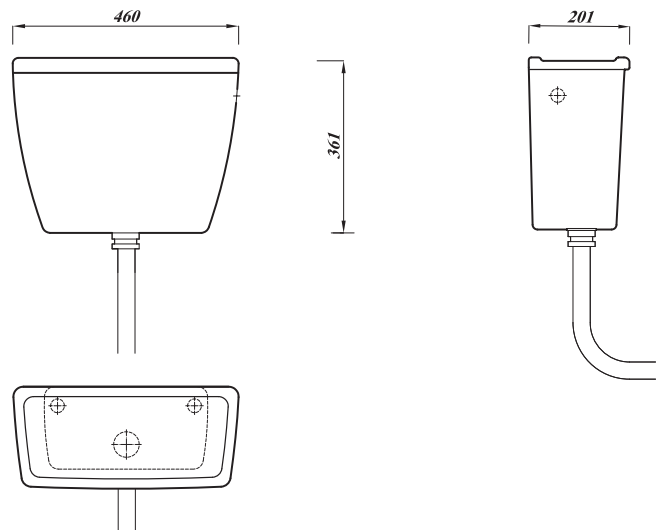

KOTA LOW LEVEL LEVER CISTERN BIBO

Product Code	CKOTTANLLB
Flushing Volume (Ltr)	6/4
Weight (Kg)	14.1
Cistern fittings included	Yes
Pre-Installed/Bagged	Bagged
Material	Vitreous China
Flushing Mechanism	Dual Flush Lever
Inlet	RH Bottom Inlet

Key features:

- UKCA compliant
- Bottom inlet and bottom overflow
- Cistern can be fixed to a wall
- Lifetime ceramic guarantee*

Description

A traditional style low level cistern, perfect for commercial installations and replacements. Comes with a bagged complete low level BIBO cistern pack.

All dimensions are approximate and subject to normal ceramic variation. Although every effort is made not to change the above product specification, we reserve the right to do so without prior notification if necessary. *Against manufacturers defects. Full information on guarantees available upon request.