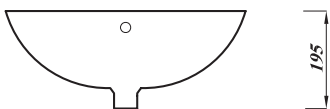

All dimensions are approximate and subject to normal ceramic variation. Although every effort is made not to change the above product specification, R.T. Large reserve the right to do so without prior notification if necessary. *Against manufacturers defects. Full information on guarantees available upon request.