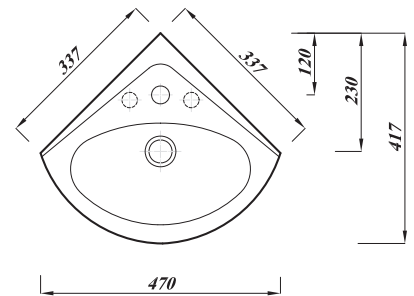

## KOTA 1TH CORNER BASIN

<b>Product Code</b>	<b>CKOTCOR1TH</b>
<b>Weight (Kg)</b>	8.7
<b>Material</b>	Vitreous China
<b>Tap holes</b>	1

All dimensions are approximate and subject to normal ceramic variation. Although every effort is made not to change the above product specification, R.T. Large reserve the right to do so without prior notification if necessary. \*Against manufacturers defects. Full information on guarantees available upon request.