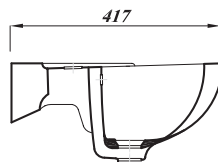

All dimensions are approximate and subject to normal ceramic variation. Although every effort is made not to change the above product specification, R.T. Large reserve the right to do so without prior notification if necessary. *Against manufacturers defects. Full information on guarantees available upon request.