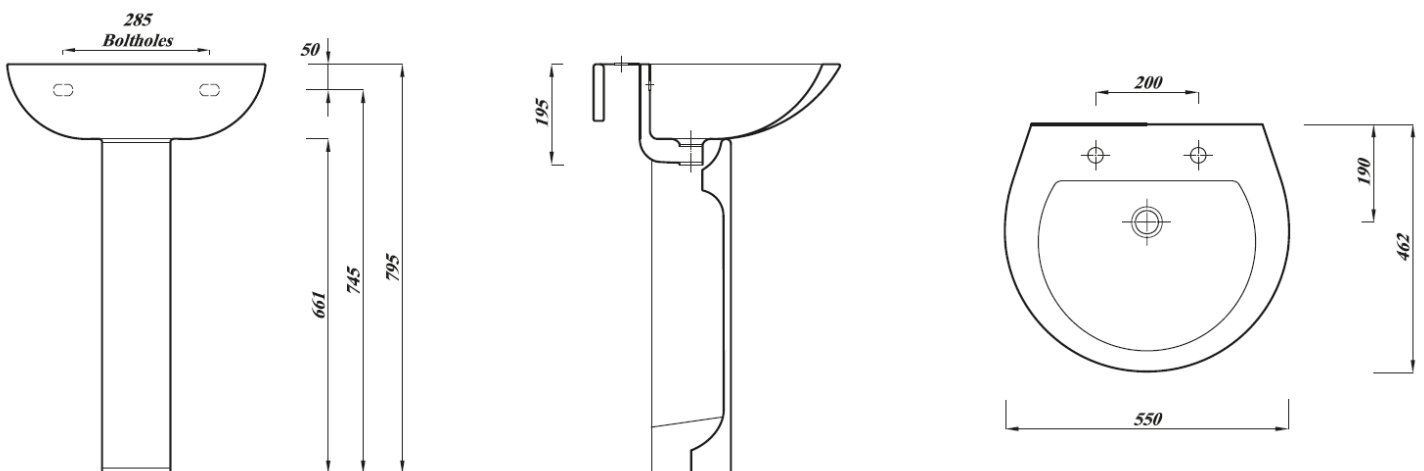

KOTA 55CM BASIN 2TH

Product Code	CKOTBAS552TH
Weight (Kg)	12.3
Material	Vitreous China
Tap holes	2
Suitable Pedestals	Full ped - CKOTPEDF Half ped - CKOTPEDSM

Key features:

- CE Compliant
- Internal overflow
- Clean design
- Chrome effect overflow ring

Description:

Simple styling never goes out of fashion.

All dimensions are approximate and subject to normal ceramic variation. Although every effort is made not to change the above product specification, we reserve the right to do so without prior notification if necessary. Lifetime ceramic guarantee against manufacturers defects. Full information on guarantees available upon request.