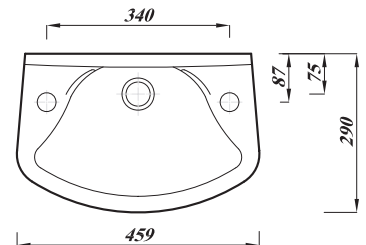

## KOTA 18X11 BASIN 2TH

<b>Product Code</b>	CKOTBAS182TH
<b>Weight (Kg)</b>	6.3
<b>Material</b>	Vitreous China
<b>Tap holes</b>	2

### Key features:

- UKCA compliant
- Compact Design
- Internal overflow
- Chrome effect overflow ring
- Lifetime ceramic guarantee\*

### Description:

The 1811 is a cloakroom basin with two tap holes. Named because of its imperial dimensions. Ideal for commercial applications.

All dimensions are approximate and subject to normal ceramic variation. Although every effort is made not to change the above product specification, R.T. Large reserve the right to do so without prior notification if necessary. \*Against manufacturers defects. Full information on guarantees available upon request.