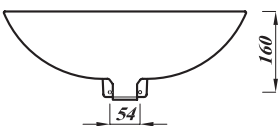

## KOTA 18X11 BASIN 2TH

<b>Product Code</b>	CKOTBAS182TH
<b>Weight (Kg)</b>	6.3
<b>Material</b>	Vitreous China
<b>Tap holes</b>	2

### Key features:

- UKCA compliant
- Compact Design
- Internal overflow
- Chrome effect overflow ring
- Lifetime ceramic guarantee\*

### Description:

The 1811 is a cloakroom basin with two tap holes. Named because of its imperial dimensions. Ideal for commercial applications.

All dimensions are approximate and subject to normal ceramic variation. Although every effort is made not to change the above product specification, R.T. Large reserve the right to do so without prior notification if necessary. \*Against manufacturers defects. Full information on guarantees available upon request.