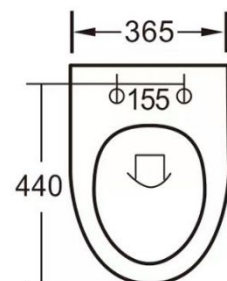

Technical Data Information

Product Code: CBOSPANBTW

Information: Boston Back To Wall Pan Including Seat & Cover
Rimless Technology
Colour: White

Overall Dimensions: H: 430 x D: 510 x W: 365

All Dimensions are in millimetres. The information contained on this page was correct at date of issue. Fitting dimensions are provided as a guide only. Some variation may occur due to manufacturing tolerances. We pursue a policy of continuing improvement in design and performance of our products and so reserve the right to change specifications without prior notice.