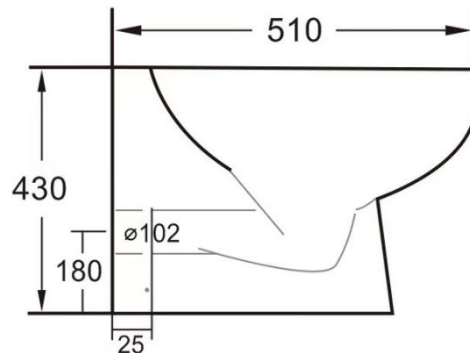

Technical Data Information

Product Code: CBOSPANBTW

Information: Boston Back To Wall Pan Including Seat & Cover
Rimless Technology
Colour: White

Overall Dimensions: H: 430 x D: 510 x W: 365

All Dimensions are in millimetres. The information contained on this page was correct at date of issue. Fitting dimensions are provided as a guide only. Some variation may occur due to manufacturing tolerances. We pursue a policy of continuing improvement in design and performance of our products and so reserve the right to change specifications without prior notice.