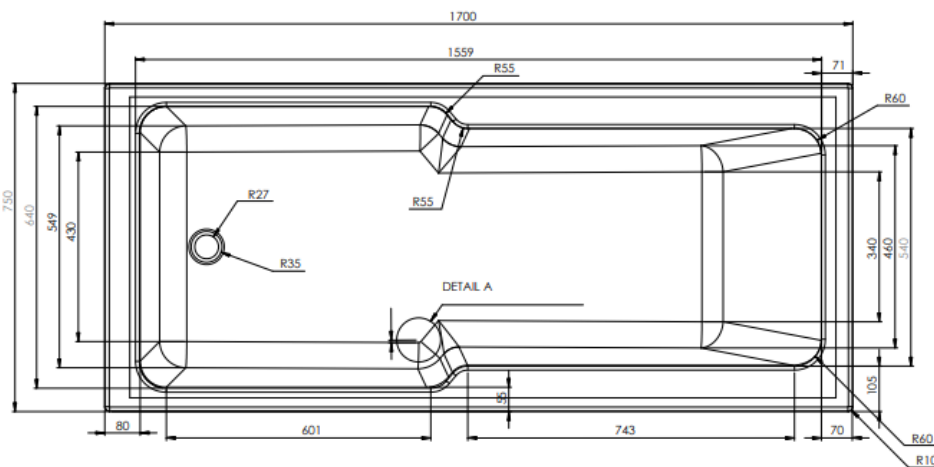

Technical Data Information

Product Code: BEVO170X75
Information: Evoque 1700x750mm SE Shower Bath
Colour: White
Water Capacity: 200L
Overall Dimension: L: 1700 x W: 750 x H: 400

All Dimensions are in millimetres. The information contained on this page was correct at date of issue. Fitting dimensions are provided as a guide only. Some variation may occur due to manufacturing tolerances. We pursue a policy of continuing improvement in design and performance of our products and so reserve the right to change specifications without prior notice.