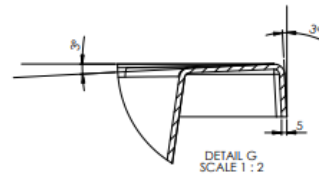

Technical Data Information

Product Code: BEVO170X75
Information: Evoque 1700x750mm SE Shower Bath
Colour: White
Water Capacity: 200L
Overall Dimension: L: 1700 x W: 750 x H: 400

All Dimensions are in millimetres. The information contained on this page was correct at date of issue. Fitting dimensions are provided as a guide only. Some variation may occur due to manufacturing tolerances. We pursue a policy of continuing improvement in design and performance of our products and so reserve the right to change specifications without prior notice.