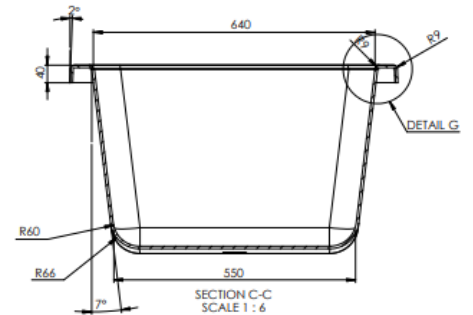

Technical Data Information

Product Code: BEVO170X75
Information: Evoque 1700x750mm SE Shower Bath
Colour: White
Water Capacity: 200L
Overall Dimension: L: 1700 x W: 750 x H: 400

All Dimensions are in millimetres. The information contained on this page was correct at date of issue. Fitting dimensions are provided as a guide only. Some variation may occur due to manufacturing tolerances. We pursue a policy of continuing improvement in design and performance of our products and so reserve the right to change specifications without prior notice.