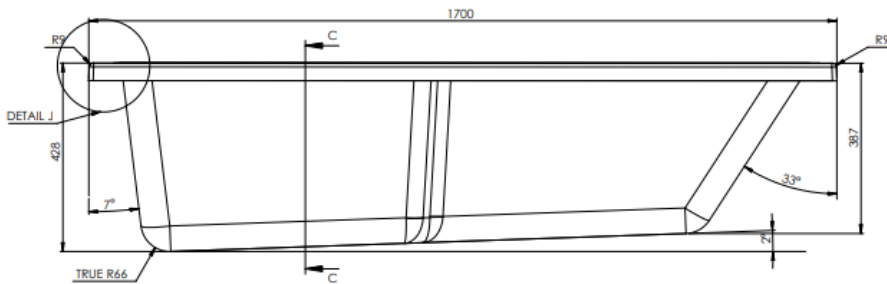

Technical Data Information

Product Code: BEVO170X75
Information: Evoque 1700x750mm SE Shower Bath
Colour: White
Water Capacity: 200L
Overall Dimension: L: 1700 x W: 750 x H: 400

All Dimensions are in millimetres. The information contained on this page was correct at date of issue. Fitting dimensions are provided as a guide only. Some variation may occur due to manufacturing tolerances. We pursue a policy of continuing improvement in design and performance of our products and so reserve the right to change specifications without prior notice.