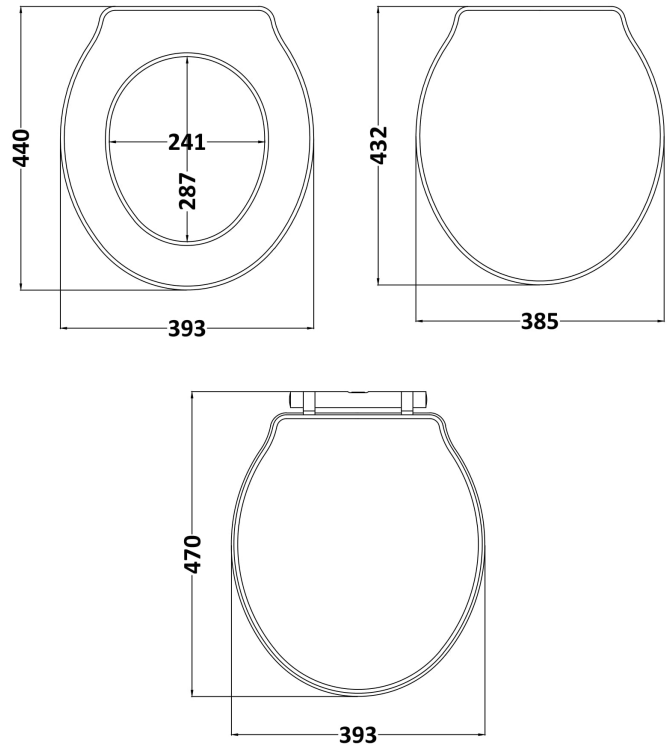

B A Y S W A T E R

London W.2

CODE: BAYF155

DESCRIPTION: Porchester Traditional Toilet Seat

CATEGORY: Seats

PRODUCT DIMENSIONS

Length (mm)	Width (mm)	Height(mm)	Nett Wgt Kg
470	393	60	3.2

PACKAGING DATA

Box Colour	White Cardboard Box		
Box Qty	1	Label Colour	White Label
Label Size	100 x 50	Label Qty	2

PACKAGING DIMENSIONS

Length (mm)	Width (mm)	Height (mm)	Gross Wgt Kg
480	415	70	3.4

OUTER BOX DIMENSIONS (If Applicable)

Length (mm)	Width (mm)	Height (mm)	Gross Wgt Kg
Barcode	5055275893333		

PRODUCT DETAILS

Country of Origin	Ukraine
Fitting Instruction	No
Product Material	Mdf Painted
Seat Type	Round
Hinge Centres (Min)	150
Hinge Centres (Max)	186