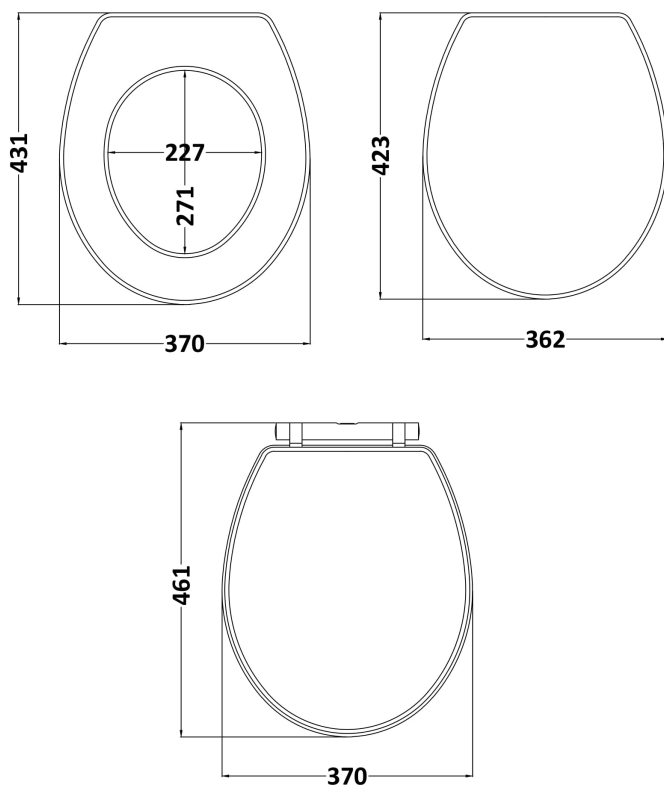

B A Y S W A T E R

London W.2

CODE: BAYF151

DESCRIPTION: Fitzroy Traditional Toilet Seat

CATEGORY: Seats

PRODUCT DIMENSIONS

Length (mm)	Width (mm)	Height(mm)	Nett Wgt Kg
461	370	60	3.1

PACKAGING DATA

Box Colour	White Cardboard Box		
Box Qty	1	Label Colour	White Label
Label Size	100 x 50	Label Qty	2

PACKAGING DIMENSIONS

Length (mm)	Width (mm)	Height (mm)	Gross Wgt Kg
475	395	70	3.3

OUTER BOX DIMENSIONS (If Applicable)

Length (mm)	Width (mm)	Height (mm)	Gross Wgt Kg
Barcode	5055275893272		

PRODUCT DETAILS

Country of Origin	Ukraine
Fitting Instruction	No
Product Material	Mdf Painted
Seat Type	Round
Hinge Centres (Min)	150
Hinge Centres (Max)	186