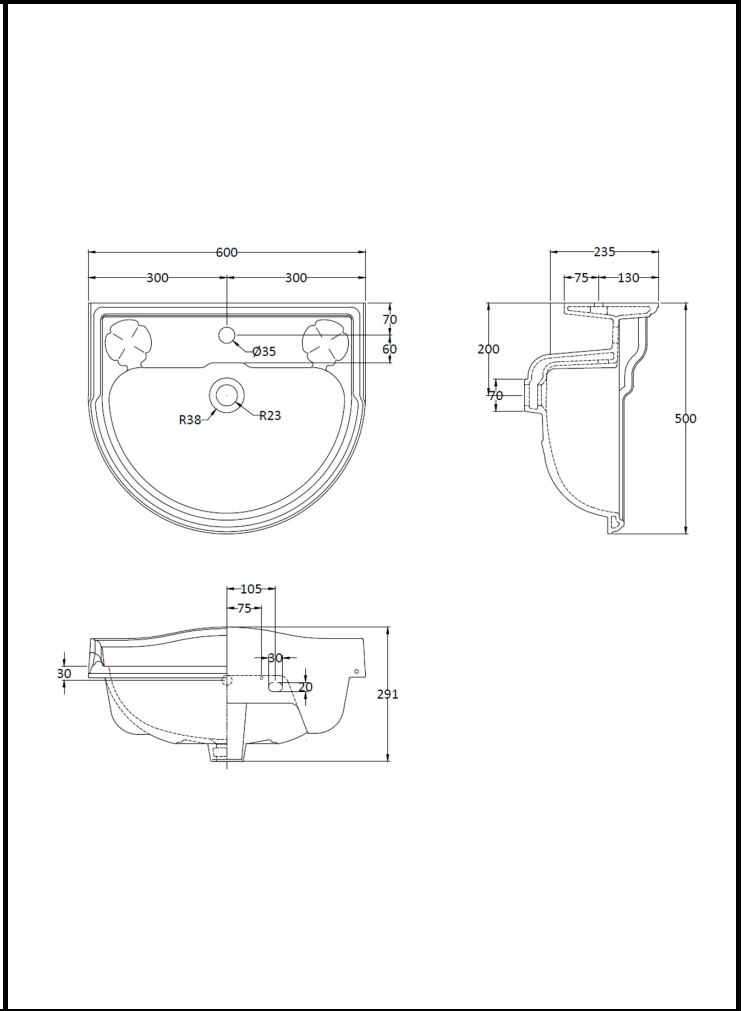

B A Y S W A T E R

London W.2

CODE: BAYC101

DESCRIPTION: Porchester 600 Basin 1Th

CATEGORY: Ceramics

PRODUCT DIMENSIONS			
Height (mm)	Width (mm)	Depth (mm)	Nett Wgt Kg
291	600	500	17.6

PACKAGING DIMENSIONS			
Height (mm)	Width (mm)	Depth (mm)	Gross Wgt Kg
510	610	310	18.4

PACKAGING DATA			
Box Colour	White Cardboard Box		
Box Qty	1	Label Colour	Not Applicable
Label Size	100 x 50	Label Qty	0

OUTER BOX DIMENSIONS (If Applicable)			
Height (mm)	Width (mm)	Depth (mm)	Gross Wgt Kg
Barcode	5055275892367		

PRODUCT DETAILS			
Country of Origin	China		
Fitting Instruction	Yes	Colour	White

Certification	CE	N/A	WRAS	N/A	WRAS Number	N/A
Product Material	Vitreous China					

PANS/BIDETS			
Trap Style	Not Applicable	Includes Seat	Not Applicable

BASINS			
Tap Hole	One Taphole	Chain Stay Hole	No
Template	Not Required	Waste Type Req'd	Slotted
Overflow Incl.	Yes	Overflow Cover	Yes
Inner Bowl Depth	175mm	Inner Bowl Width	475mm
Inner Bowl Height	175mm		