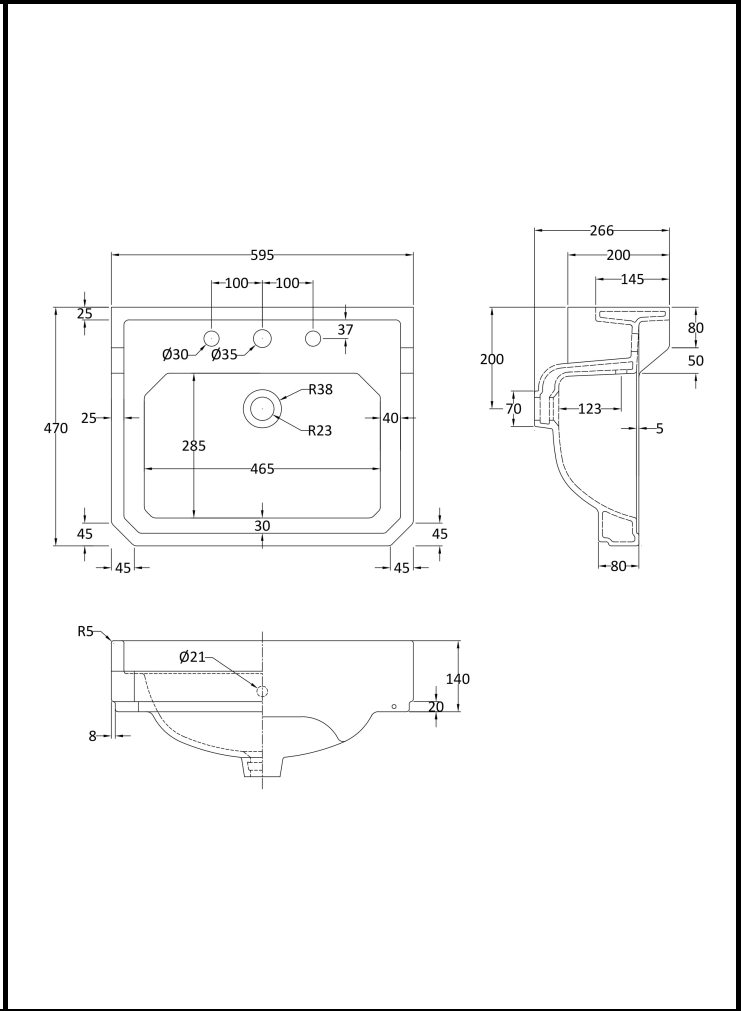

## London W.2

**CODE:** BAYC024

**DESCRIPTION:** Fitzroy 595 Basin 3Th

**CATEGORY:** Ceramics

PRODUCT DIMENSIONS			
Height (mm)	Width (mm)	Depth (mm)	Nett Wgt Kg
266	595	470	20.5

PACKAGING DIMENSIONS			
Height (mm)	Width (mm)	Depth (mm)	Gross Wgt Kg
287	575	490	22.1

PACKAGING DATA			
Box Colour	White Cardboard Box		
Box Qty	1	Label Colour	Not Applicable
Label Size	100 x 50	Label Qty	0

OUTER BOX DIMENSIONS (If Applicable)			
Height (mm)	Width (mm)	Depth (mm)	Gross Wgt Kg
Barcode	5055275892176		

BASINS			
Tap Hole	Three Tapholes	Chain Stay Hole	No
Template	Not Required	Waste Type Req'd	Slotted
Overflow Incl.	Yes	Overflow Cover	Yes
Inner Bowl Depth	155mm	Inner Bowl Width	595mm
Inner Bowl Height	155mm		