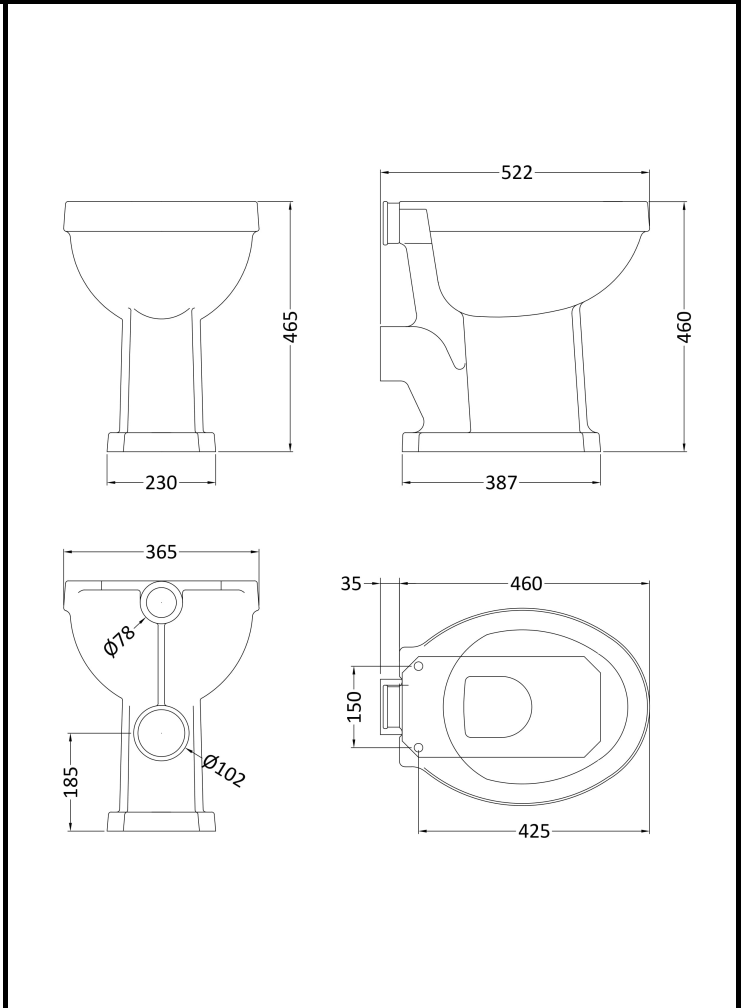

# B A Y S W A T E R

London W.2

**CODE:** BAYC019

**DESCRIPTION:** Fitzroy C/Hgt High/Low Pan (Exc' Seat)

**CATEGORY:** Ceramics

PRODUCT DIMENSIONS			
Height (mm)	Width (mm)	Depth (mm)	Nett Wgt Kg
466	370	515	20

PACKAGING DIMENSIONS			
Height (mm)	Width (mm)	Depth (mm)	Gross Wgt Kg
500	380	515	21

PACKAGING DATA			
Box Colour	White Cardboard Box		
Box Qty	1	Label Colour	Not Applicable
Label Size	100 x 50	Label Qty	0

OUTER BOX DIMENSIONS (If Applicable)			
Height (mm)	Width (mm)	Depth (mm)	Gross Wgt Kg
Barcode	5055275892312		

PRODUCT DETAILS			
Country of Origin	China		
Fitting Instruction	No	Colour	White

Certification	CE	N/A	WRAS	N/A	WRAS Number	N/A
Product Material	Vitreous China					

BASINS			
Tap Hole	Not Applicable	Chain Stay Hole	Not Applicable
Template	Not Applicable	Waste Type Req'd	Not Applicable
Overflow Incl.	Not Applicable	Overflow Cover	Not Applicable
Inner Bowl Depth	N/A	Inner Bowl Width	N/A
Inner Bowl Height	N/A		