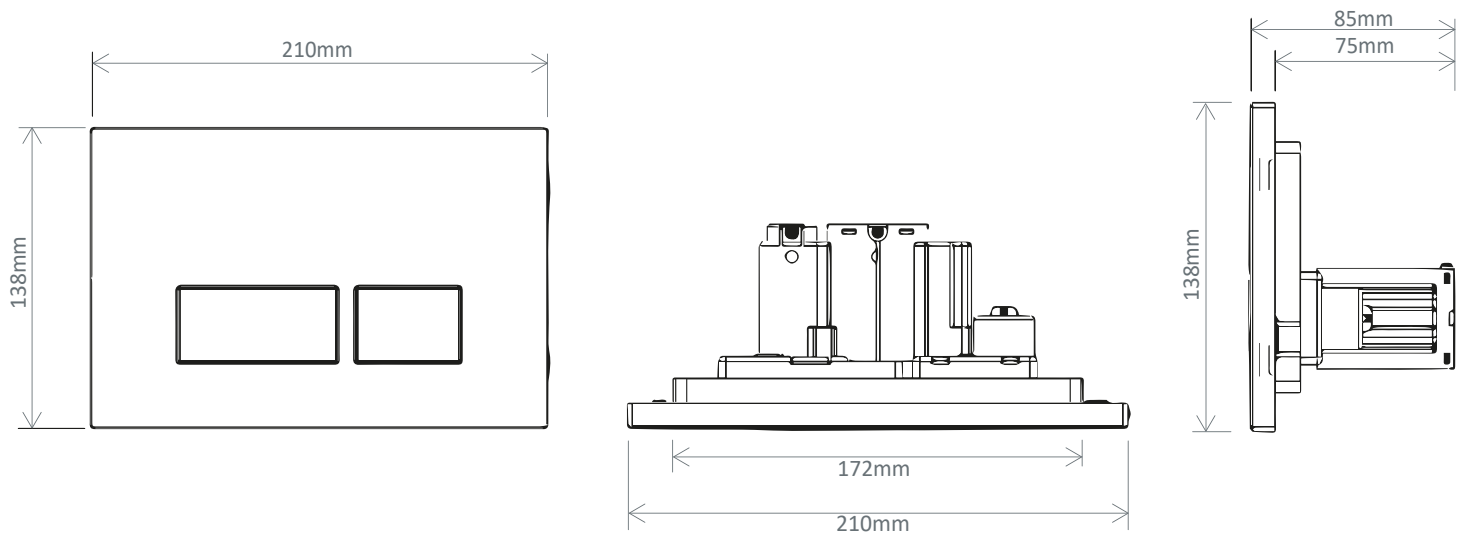

TECHNICAL DATA SHEET

Square Flush Plate, Brushed Brass - TR9036

NO.	Description	Product Code	Fixings included	Gross Weight
1	Square Flush Plate - Brushed Brass	TR9036	YES	0.3KG

DIMENSIONS

DIAGRAMS NOT TO SCALE | ALL DIMENSIONS IN MM TOLERANCE OF ± 5 MM
ALL PRODUCTS CONFORM TO BRITISH STANDARDS

*Dimensions are subject to change, customers are advised to measure actual product before commencing installation.

FAQs

Q - What material is this product made of?

A - ABS.

Q - Which concealed cisterns and Wall Hung WC Frames is this product compatible with?

A - This flush button is compatible with all dual flush pneumatic flushing cisterns.

- Compatible with following Roper Rhodes Group Products:

In-Wall Cistern - TR9009

Vortex Cistern Bottom Inlet - VOR790

Apex Cistern Side Inlet - TR9002

Comfort Height Cistern - TR9008

1.17m Wall Hung WC Frame - TR9006

1.0m Wall Hung WC Frame - TR9015

0.82m Wall Hung WC Frame - TR9005