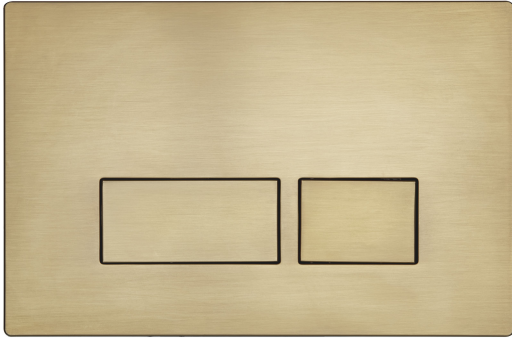

TECHNICAL DATA SHEET

Square Flush Plate, Brushed Brass - TR9036

NO.	Description	Product Code	Fixings included	Gross Weight
1	Square Flush Plate - Brushed Brass	TR9036	YES	0.3KG

DIMENSIONS

DIAGRAMS NOT TO SCALE | ALL DIMENSIONS IN MM TOLERANCE OF ± 5 MM
ALL PRODUCTS CONFORM TO BRITISH STANDARDS

*Dimensions are subject to change, customers are advised to measure actual product before commencing installation.

FAQs

Q - What material is this product made of?

A - ABS.

Q - Which concealed cisterns and Wall Hung WC Frames is this product compatible with?

A - This flush button is compatible with all dual flush pneumatic flushing cisterns.

- Compatible with following Roper Rhodes Group Products:

In-Wall Cistern - TR9009

Vortex Cistern Bottom Inlet - VOR790