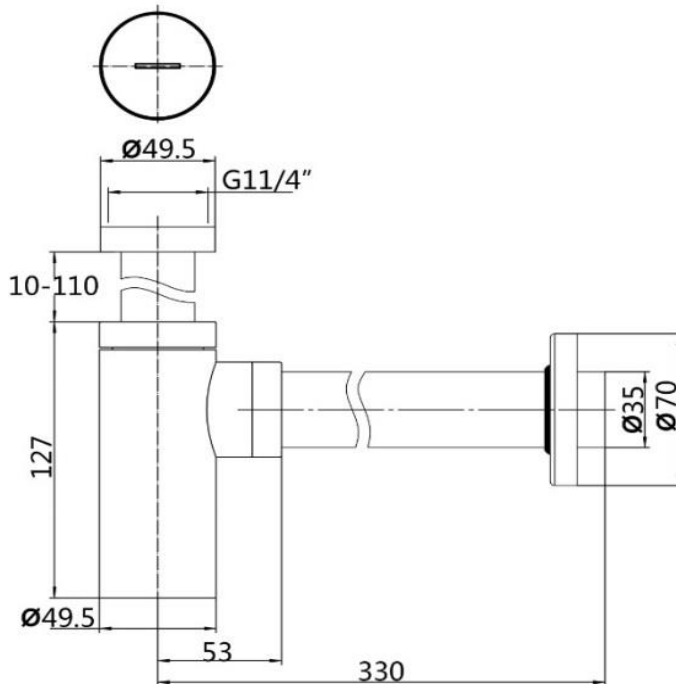

TECHNICAL DATA SHEET

ERLABT02BB Minimalist Bottle Trap

Barcode	7427042693909
Product Code	ERLABT02BB
Construction	Brass & Zinc Alloy
Finishes	Brushed brass
Product Type	Contemporary
Water Pressure	-
Plumbing Systems	Suitable for all plumbing systems
Standards	-
Certification	-
Size	320mm
Fitting	G1-1/4" BSP Female thread to waste (inner thread size Ø39.5mm); Pipe size: Ø35mm outer diameter
Packaging	52 x 34 x 46cm / carton (24 boxes), Dimension: 32 x 13 x 7.5cm / box; Weight: 0.93Kg / box
Guarantee	1 years against manufacturing faults (excluding serviceable parts)

Flow Rates (Litres per minute)

System Pressure	0.1 Bar	0.2 Bar	0.3 Bar	0.5 Bar	1.0 Bar	1.5 Bar	2.0 Bar	3.0 Bar	4.0 Bar	5.0 Bar
ERLABT02BB	-	-	-	-	-	-	-	-	-	-

The information contained on this page was correct at date of issue. Fitting dimensions are provided as a guide only. Some variation may occur due to manufacturing tolerances. We pursue a policy of continuing improvement in design and performance of our products and so reserve the right to change specifications without prior notice.