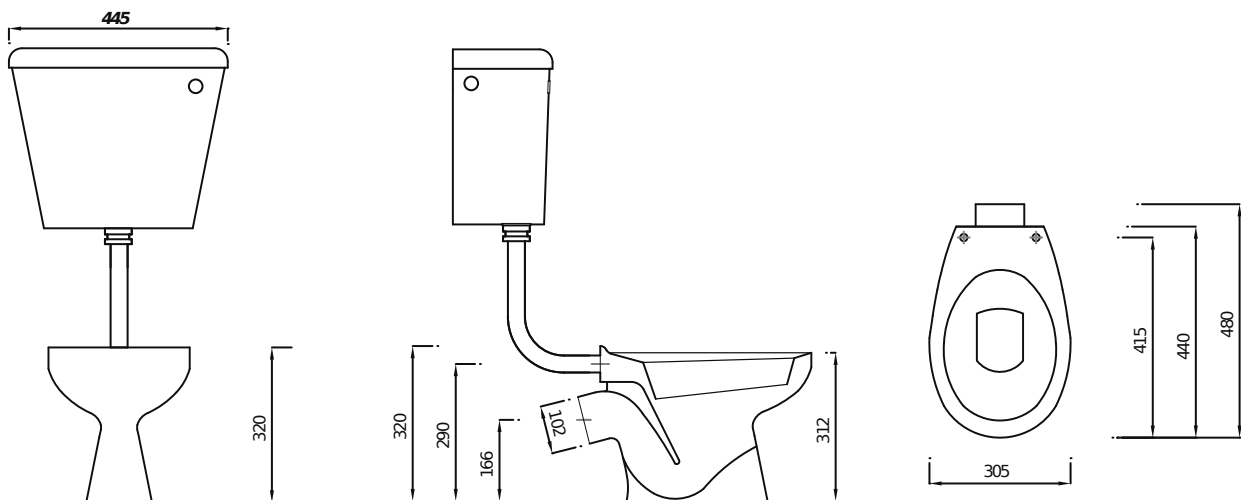

## KOTA 30CM LOW LEVEL INFANT SCHOOL PAN

<b>Product Code</b>	<b>CKOTPANINF</b>
<b>Outlet</b>	P-Trap
<b>Weight (Kg)</b>	8.3
<b>Fixing kit included</b>	No
<b>Material</b>	Vitreous China
<b>Flushing Volume (Ltr)</b>	6/4

### Description:

Designed for school and early years settings, this 300mm height toilet is designed for younger users. Pairs perfectly with a heavy duty ring seat for high traffic environments.

All dimensions are approximate and subject to normal ceramic variation. Although every effort is made not to change the above product specification, RT Large reserve the right to do so without prior notification if necessary. \*Against manufacturers defects. Full information on guarantees available upon request.