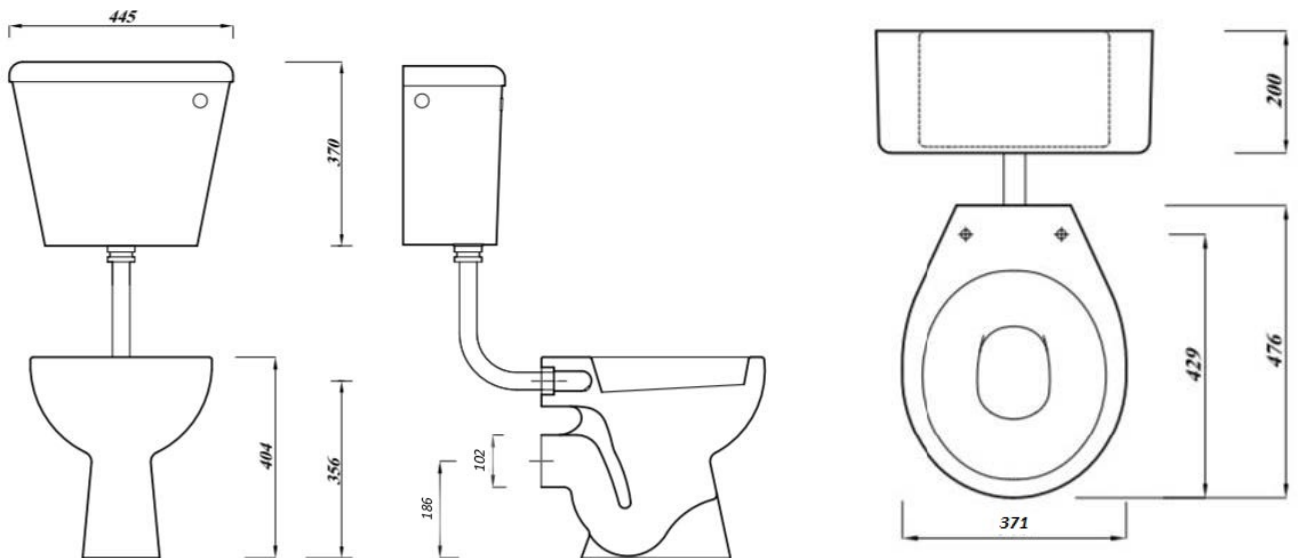

KOTA LOW LEVEL PAN HO

Product Code	CKOTLLPAN
Outlet	Horizontal
Weight (Kg)	14
Fixing kit included	No
Material	Vitreous China
Flushing Volume (Ltr)	6/4

Key features:

- UKCA compliant
- Classic design
- Lifetime ceramic guarantee*

Description:

A traditional style low level pan, perfect for commercial installations and replacements.

All dimensions are approximate and subject to normal ceramic variation. Although every effort is made not to change the above product specification, RT Large reserve the right to do so without prior notification if necessary. *Against manufacturers defects. Full information on guarantees available upon request.