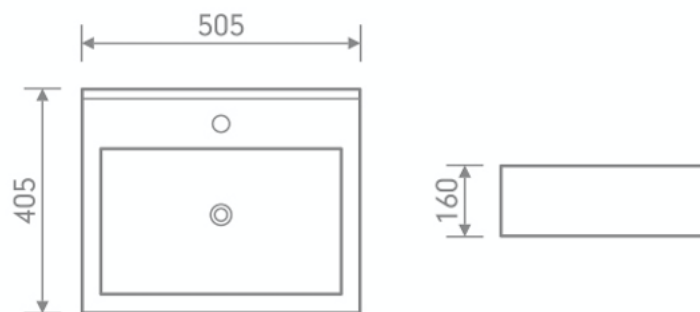

Technical Data Information

Product Code: CCB181

Information: Square Basin
Product MATERIAL: Vitreous China
Basin Tap holes: One Tap hole
Includes Overflow: Yes

Overall Dimensions: H: 160 x D: 405 x W: 505

SIZE: 505X405X160 MM

All Dimensions are in millimetres. The information contained on this page was correct at date of issue. Fitting dimensions are provided as a guide only. Some variation may occur due to manufacturing tolerances. We pursue a policy of continuing improvement in design and performance of our products and so reserve the right to change specifications without prior notice.