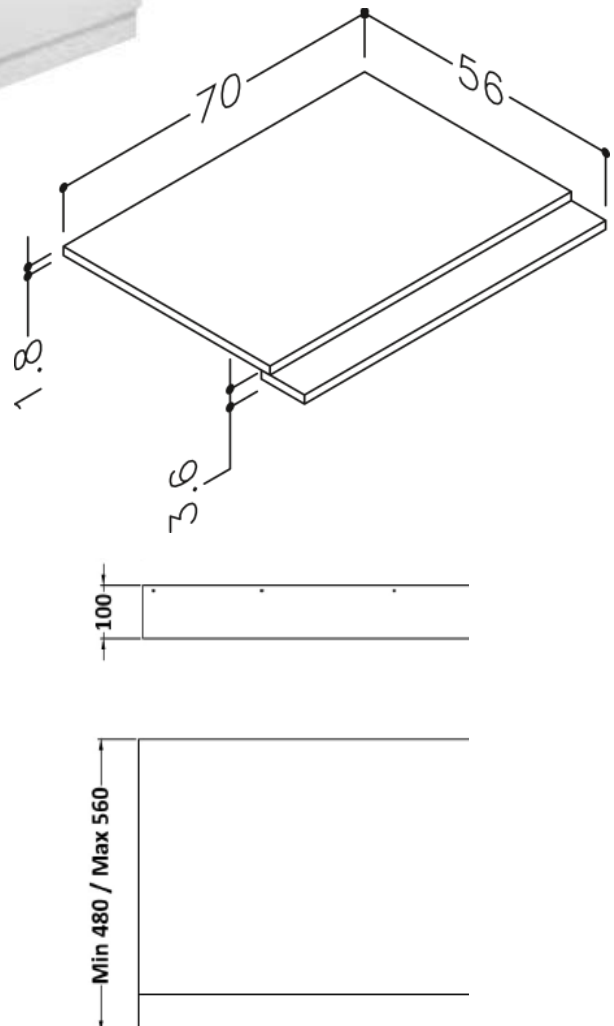

Technical Data Information

Product Code: RIM700WH

Information: Rimini 700mm End Panel
700mm Wide

COLOUR/FINISH: Gloss White/ MDF Painted Gloss

Construction Method: Screws Only

Construction Type: Flat-Pack

Fas Thickness: 18mm

Overall Dimensions: D: 18 x H: 560

Aftercare: During installation extra care must be taken to avoid damaging the fittings. Guarantee is against faulty workmanship or materials (excluding serviceable parts), providing they have been installed, cared for and used in accordance with our instructions.

All Dimensions are in millimetres. The information contained on this page was correct at date of issue. Fitting dimensions are provided as a guide only. Some variation may occur due to manufacturing tolerances. We pursue a policy of continuing improvement in design and performance of our products and so reserve the right to change specifications without prior notice.