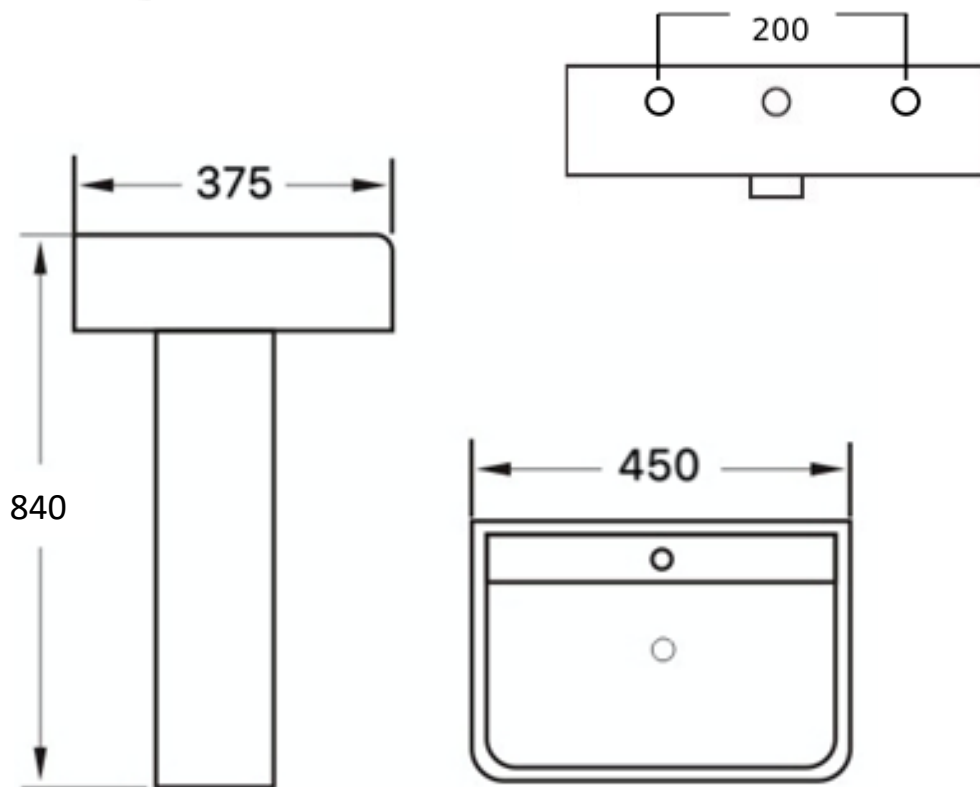

Technical Data Information

Product Code: CUNIBASSQ45

Information: Universal 450 Basin Slim

Overall Dimensions: H: 840 x W: 450 x D: 375

All Dimensions are in millimetres. The information contained on this page was correct at date of issue. Fitting dimensions are provided as a guide only. Some variation may occur due to manufacturing tolerances. We pursue a policy of continuing improvement in design and performance of our products and so reserve the right to change specifications without prior notice.