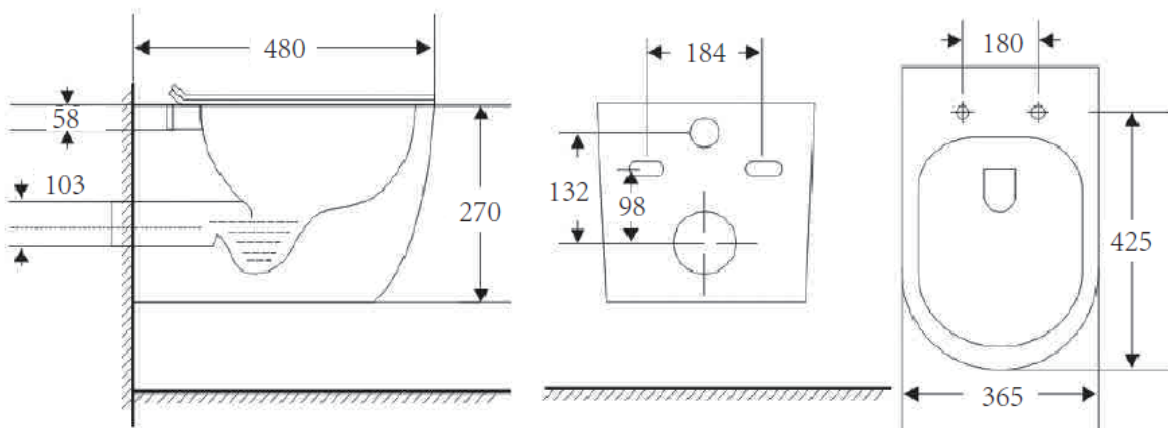

Technical Data Information

Product Code: CSIKWHPAN
Information: Siko Wall Hung Pan

Overall Dimensions: H: 270 x D: 480 x W: 365

All Dimensions are in millimetres. The information contained on this page was correct at date of issue. Fitting dimensions are provided as a guide only. Some variation may occur due to manufacturing tolerances. We pursue a policy of continuing improvement in design and performance of our products and so reserve the right to change specifications without prior notice.