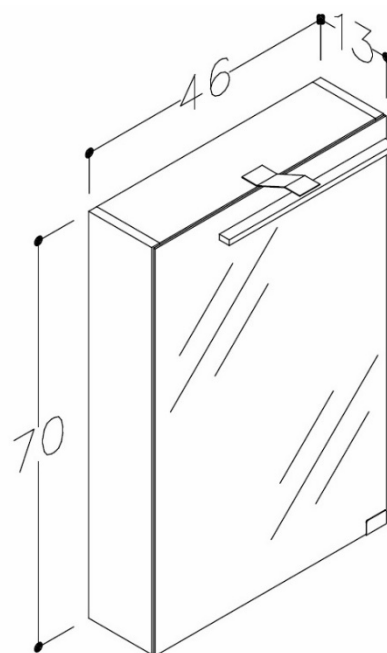

## Technical Data Information

**Product Code:** CES46MIRXXX  
**Information:** Cesena 46cm Mirror Cabinet

**Unit Dimensions:** H: 700 x D: 140 x W: 460

**Features:** Shaving Socket Included  
Available in Gloss Graphite, Grey Molina, Shadow Black, Tobacco Oak or White  
Supplied Rigid  
Wave LED Overhead Light  
TÜV SÜD Certificate No: R 50382951 0001  
IP 44 Certificate No: SHBST2014041405YSC-2

All Dimensions are in millimetres. The information contained on this page was correct at date of issue. Fitting dimensions are provided as a guide only. Some variation may occur due to manufacturing tolerances. We pursue a policy of continuing improvement in design and performance of our products and so reserve the right to change specifications without prior notice.