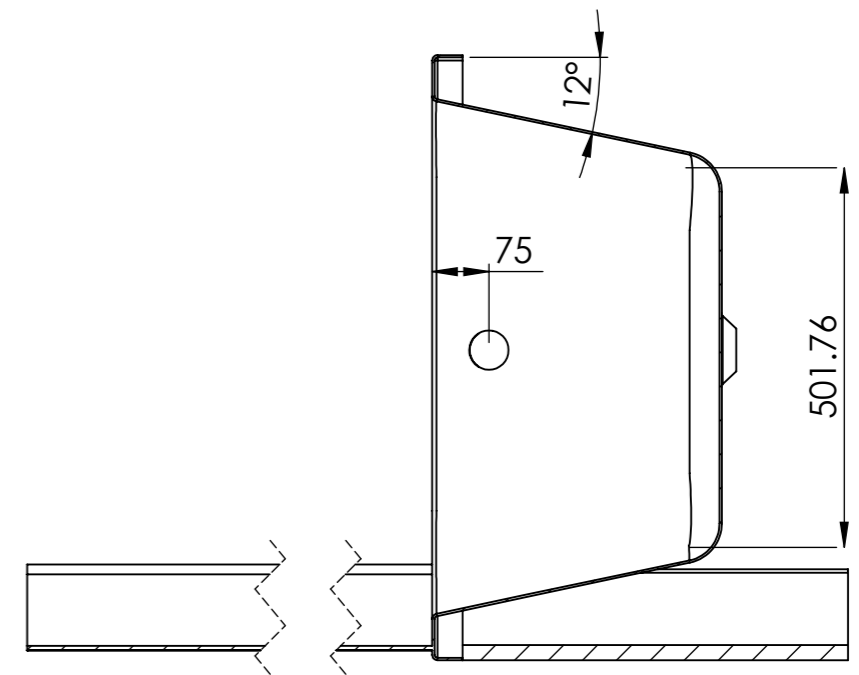

SECTION C-C
SCALE 1 : 10

SECTION B-B
SCALE 1 : 10

R.T. LARGE
ESTABLISHED 1969

Client :

Material : Acrylic

Date:
19.06.2019

Dim In
mm

Product:

EKO C - SHOWER BATH Left 168x80X70 WHITE
Bath Litres - 196l

Tolerances : +/- 5mm

Sheet A3