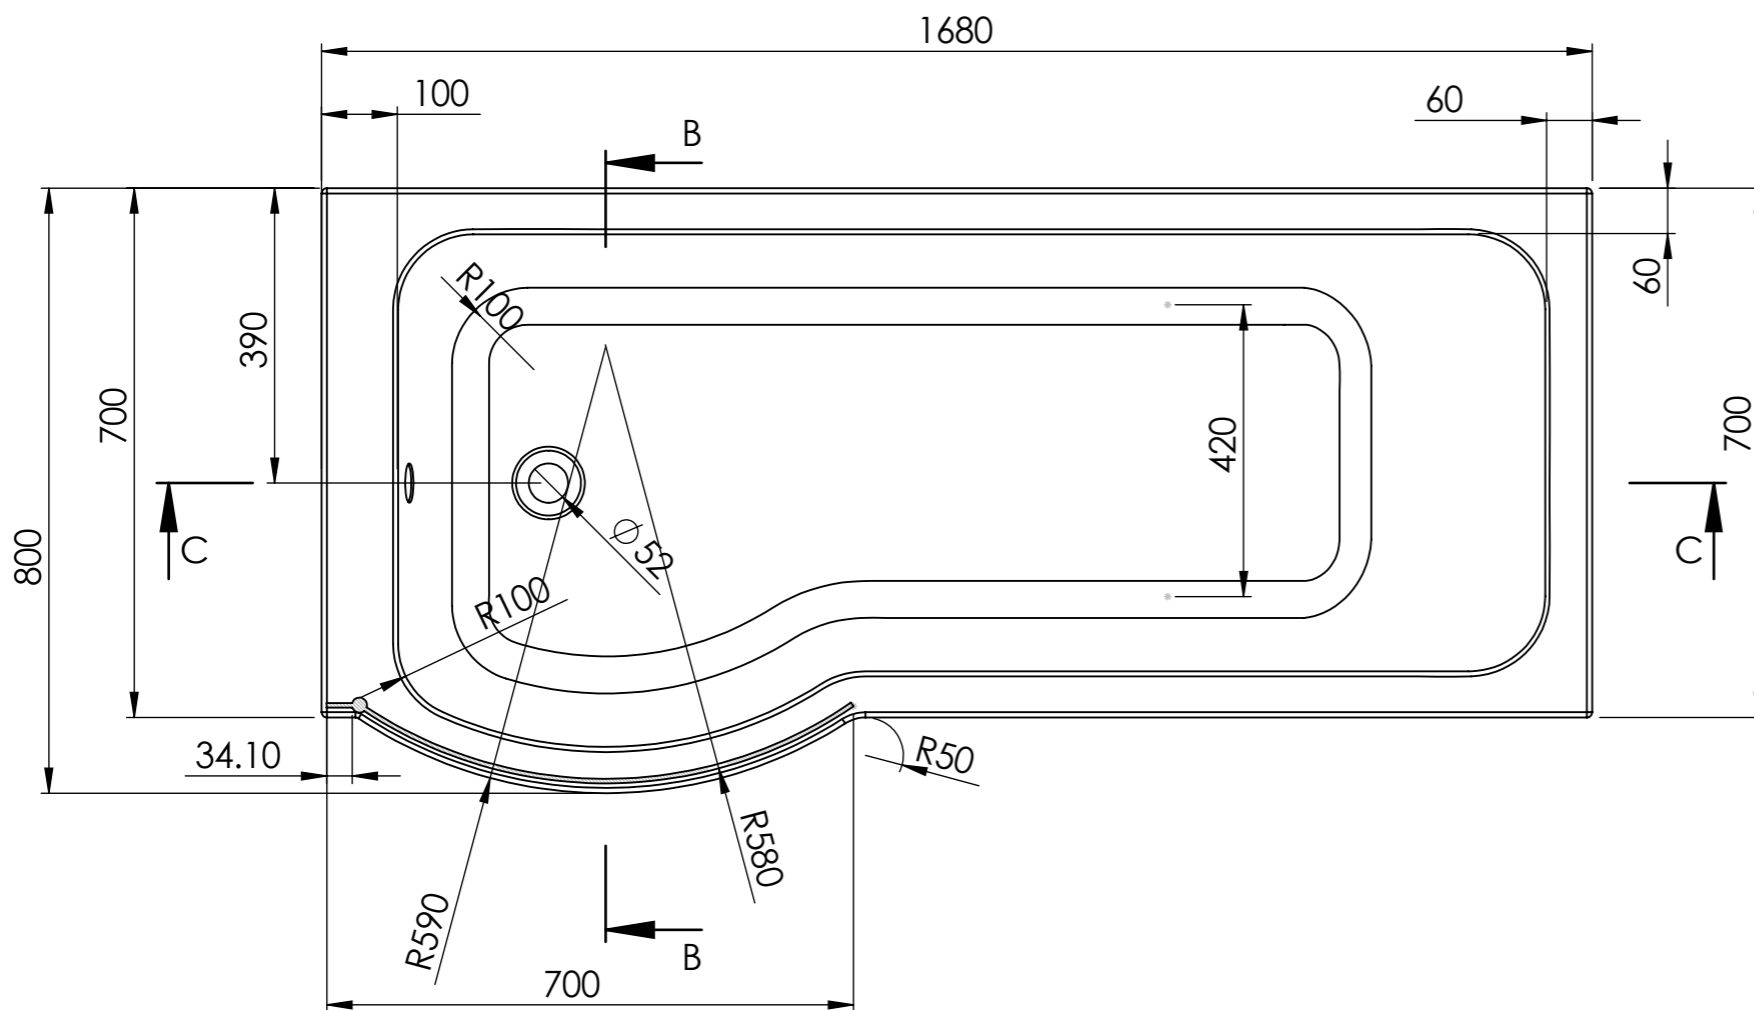

SECTION C-C
SCALE 1 : 10

SECTION B-B
SCALE 1 : 10

R.T. LARGE
ESTABLISHED 1969

Client :

Material : Acrylic

Date:
19.06.2019

Dim In
mm

Product:

EKO C - SHOWER BATH Left 168x80X70 WHITE
Bath Litres - 196l

Tolerances : +/- 5mm

Sheet A3